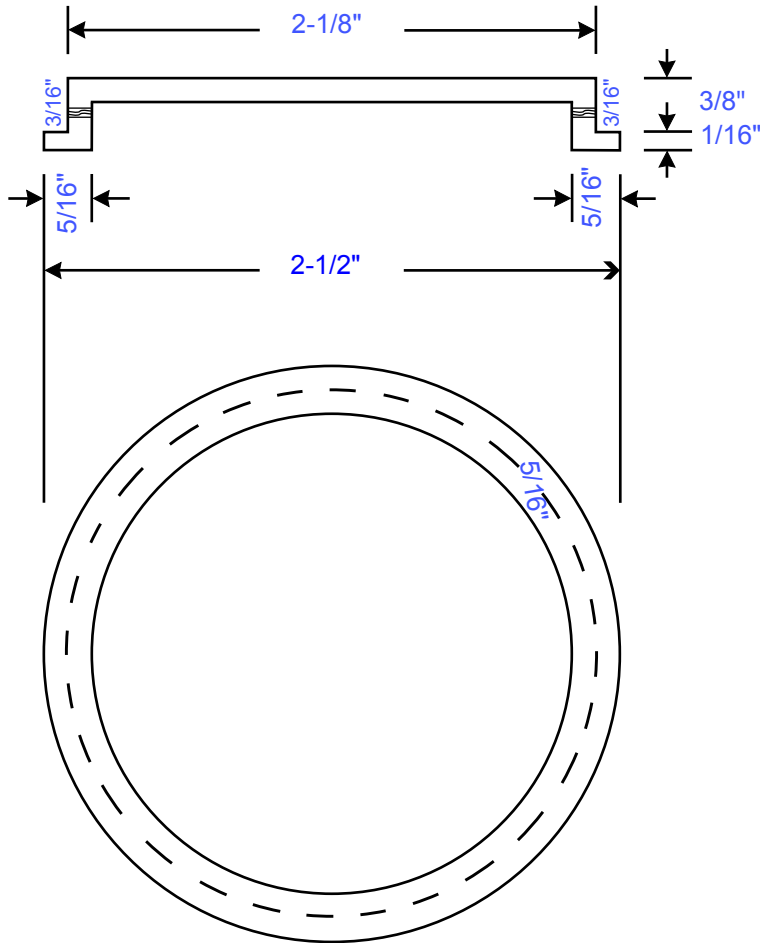

#RAJACK #RJ620 #RingPull

Standard Sizes
2 1/2"
3"

Standard Finishes
US3 - Polished Brass
US3A - Polished Brass (No Lacquer)
US4 - Satin Brass
US4A - Satin Brass (No Lacquer)
US10 - Bright Bronze
US10B - Oil Rubbed Bronze
US14 - Polished Nickel
US15 - Satin Nickel
US26 - Polished Chrome
US26D - Satin Chrome

RJ620 Ring Flush Pull