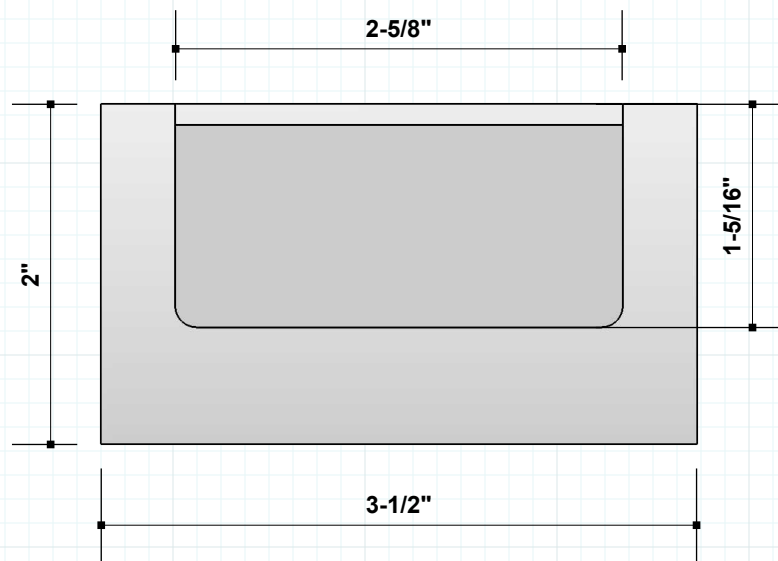

RJ1756 Flush Pull: 3.50"L

Flush Pulls

#RAJACK

Can be made in custom sizes

Finishes

- US03 Pol. Brass
- US03A Pol. Brass N/L
- US04 Satin Brass
- US04A Satin Brass N/L
- US05 Antique Brass
- US09 Polished Bronze
- US10 Satin Bronze
- US10A Dark Bronze
- US10B Oil Rubbed Bronze
- US14 Pol. Nickel
- US14A Pol. Nickel N/L
- US15 Satin Nickel
- US15A Satin Nickel N/L
- US19 Satin Black
- US26 Pol. Chrome
- US26D Satin Chrome

RJ1756-1

RAJACK.com

RJ1756 Flush Pull: 3.50"L

Flush Pulls

#RAJACK

EXAMPLE: 3/4" Door or Drawer

Can be made in custom sizes

Can be used Horizontal or Vertical