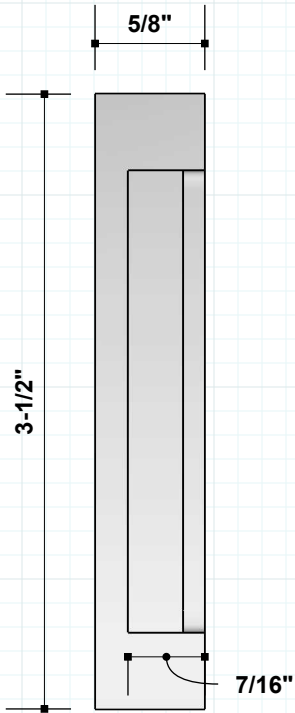

RJ1756 Flush Pull: 3.50"L

Flush Pulls

#RAJACK

Can be made in custom sizes

Finishes

- US03 Pol. Brass
- US03A Pol. Brass N/L
- US04 Satin Brass
- US04A Satin Brass N/L
- US05 Antique Brass
- US09 Polished Bronze
- US10 Satin Bronze
- US10A Dark Bronze
- US10B Oil Rubbed Bronze
- US14 Pol. Nickel
- US14A Pol. Nickel N/L
- US15 Satin Nickel
- US15A Satin Nickel N/L
- US19 Satin Black
- US26 Pol. Chrome
- US26D Satin Chrome

RJ1756-1

RAJACK.com

RJ1756 Flush Pull: 3.50"L

Flush Pulls

#RAJACK

EXAMPLE: 3/4" Door or Drawer

Can be made in custom sizes

Can be used Horizontal or Vertical