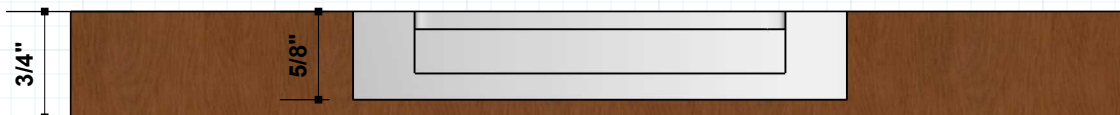

RJ1756-1

RAJACK.com

RJ1756 Flush Pull: 3.50"L

Flush Pulls

#RAJACK

EXAMPLE: 3/4" Door or Drawer

Can be made in custom sizes

Can be used Horizontal or Vertical