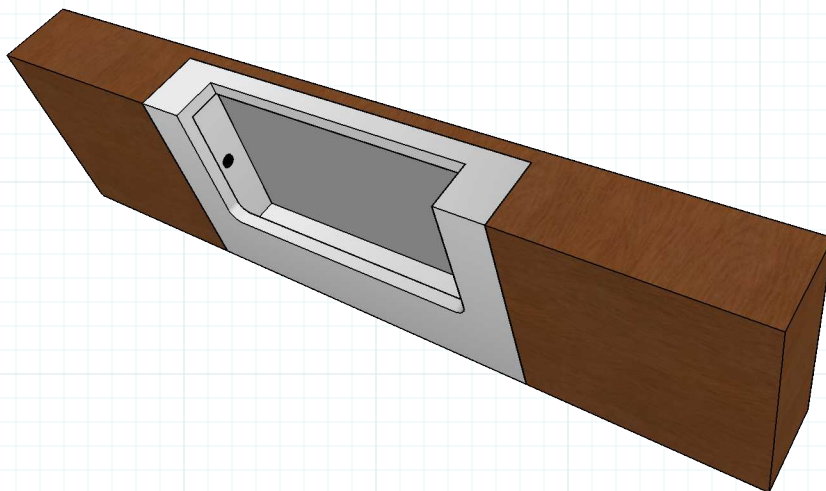

RJ1756-1

RAJACK.com

RJ1756 Flush Pull: 3.50"L

Flush Pulls

#RAJACK

EXAMPLE: 3/4" Door or Drawer

Can be made in custom sizes

Can be used Horizontal or Vertical