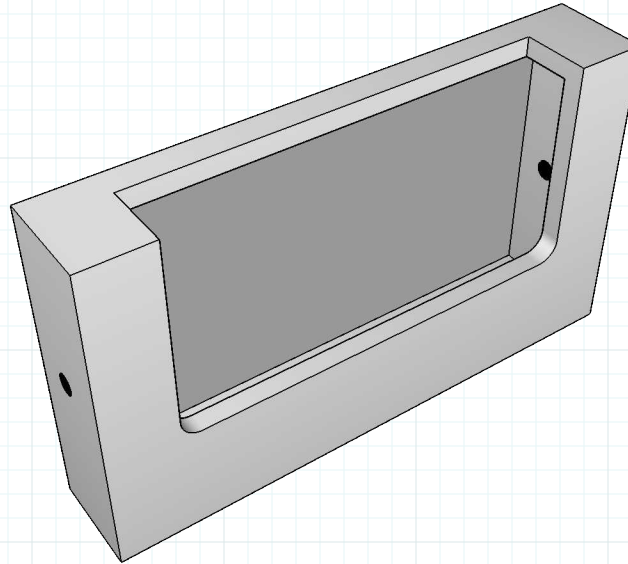

RJ1756 Flush Pull: 3.50"L

Flush Pulls

#RAJACK

Can be made in custom sizes

Finishes

- US03 Pol. Brass
- US03A Pol. Brass N/L
- US04 Satin Brass
- US04A Satin Brass N/L
- US05 Antique Brass
- US09 Polished Bronze
- US10 Satin Bronze
- US10A Dark Bronze
- US10B Oil Rubbed Bronze
- US14 Pol. Nickel
- US14A Pol. Nickel N/L
- US15 Satin Nickel
- US15A Satin Nickel N/L
- US19 Satin Black
- US26 Pol. Chrome
- US26D Satin Chrome

RJ1756-1

RAJACK.com

RJ1756 Flush Pull: 3.50"L

Flush Pulls

#RAJACK

EXAMPLE: 3/4" Door or Drawer

Can be made in custom sizes

Can be used Horizontal or Vertical