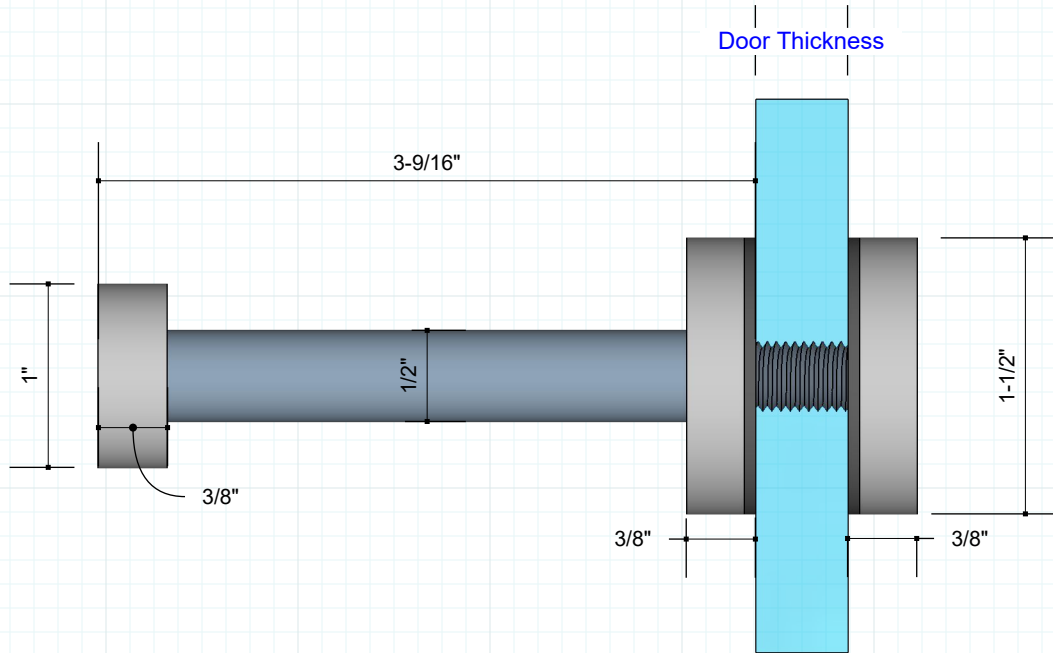

RJ234G Garment Hook

Stationary Hook

#RAJACK

TYPE G HOOK

primarily used on glass doors
can be used for other applications

DISK TIP or BALL TIP

FULL SIZE SHOWN
this can be made to shorter lengths