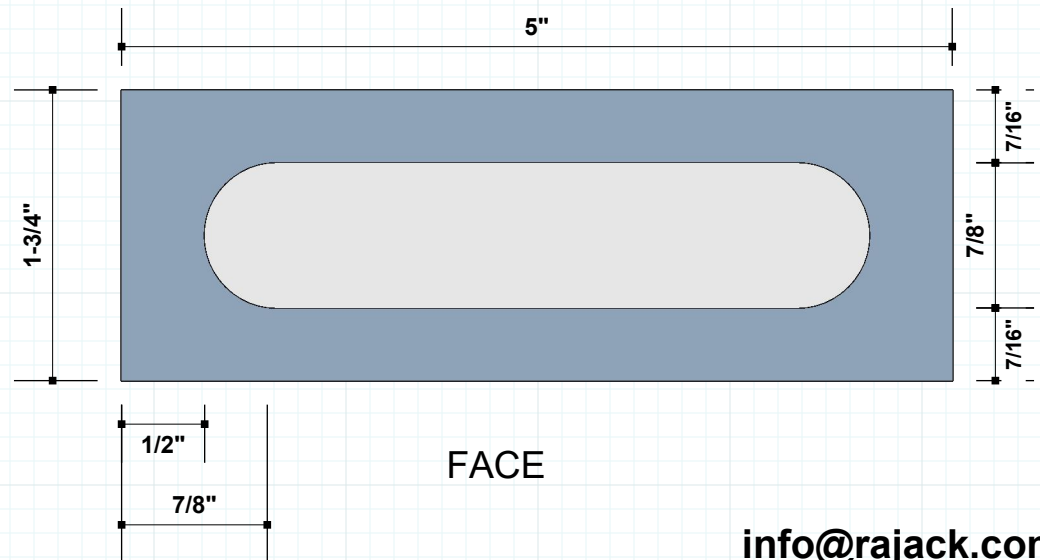

Manufactured to Order
#6 x 3/4 Screw

SIDE

TOP/BOTTOM

RJ577-5-02

RAJACK.com

info@rajack.com

RAJACK HARDWARE

95 Rome Street
Farmingdale, NY 11735
631-293-8273 Phone