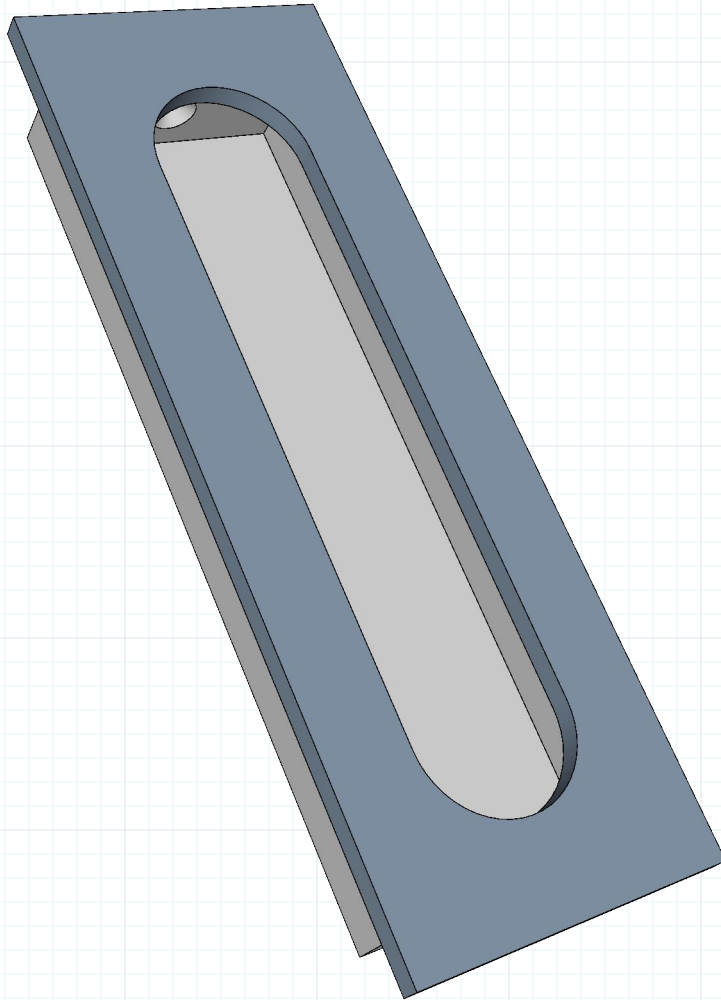

RJ577 5-00" FLUSH PULL

Builders Hardware

#RAJACK

#6 x 3/4 Wood Screw

Finishes

US03 Pol.Brass
US03A Pol.Brass N/L
US04 Satin Brass
US04A Satin Brass N/L
US05 Antique Brass
US09 Polished Bronze
US10 Satin Bronze
US10A Dark Bronze
US10B Oil Rubbed Bronze
US14 Pol.Nickel
US14A Pol.Nickel N/L
US15 Satin Nickel
US15A Satin Nickel N/L
US19 Satin Black
US26 Pol.Chrome
US26D Satin Chrome

Powder Coating All RAL Colors

Match Your Sample

* RAJACK can match any custom or existing hardware finishes provided you submit a sample when placing order.

RJ577-5-01

 **RAJACK.com**

Available in all Finishes, to see a current list:

Manufactured to Order
#6 x 3/4 Screw

SIDE

TOP/BOTTOM

RJ577-5-02

RAJACK.com

info@rajack.com

RAJACK HARDWARE

95 Rome Street
Farmingdale, NY 11735
631-293-8273 Phone