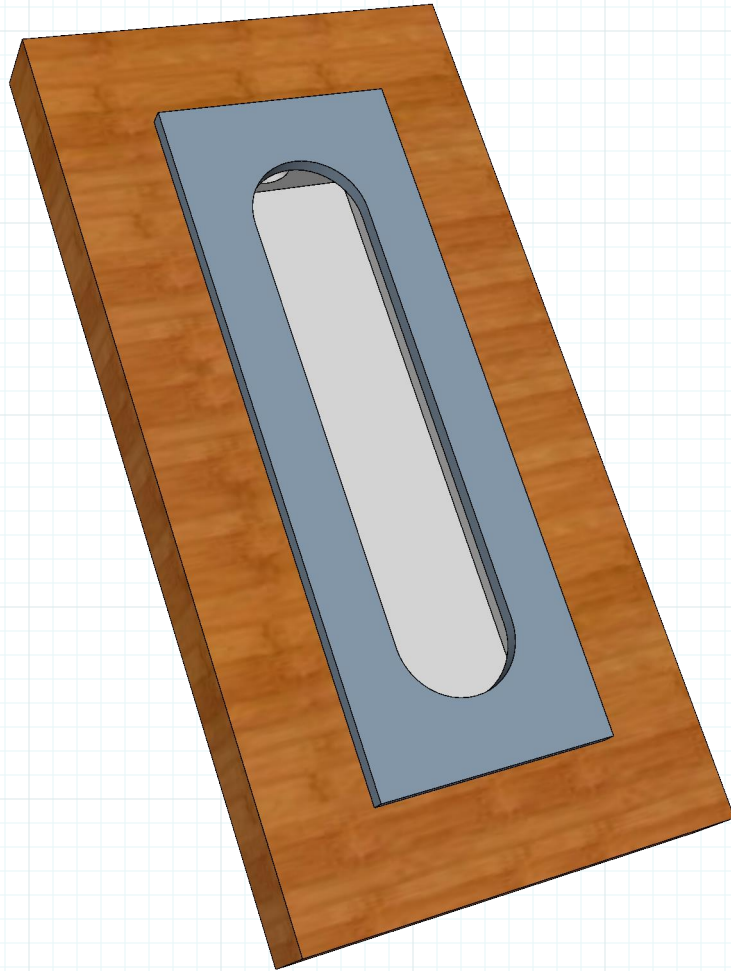

RJ577 5-00" FLUSH PULL
Builders Hardware
#RAJACK

#6 x 3/4 Wood Screw

info@rajack.com

RAJACK HARDWARE
95 Rome Street
Farmingdale, NY 11735
631-293-8273 Phone

RJ577-5-03

RAJACK.com