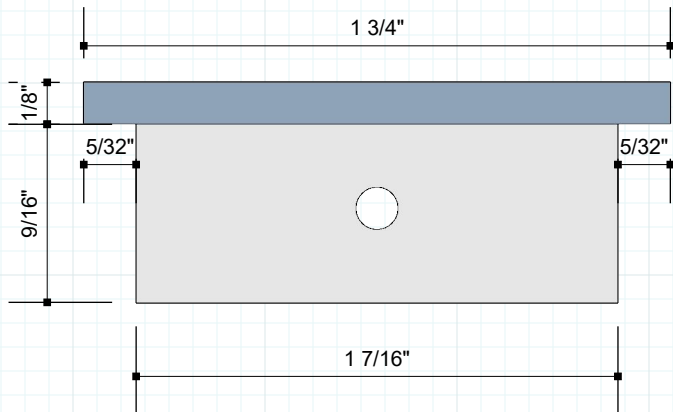

Manufactured to Order
#6 x 3/4 Screw

SIDE

TOP/BOTTOM

RJ577-5-02

RAJACK.com

info@rajack.com

RAJACK HARDWARE

95 Rome Street
Farmingdale, NY 11735
631-293-8273 Phone