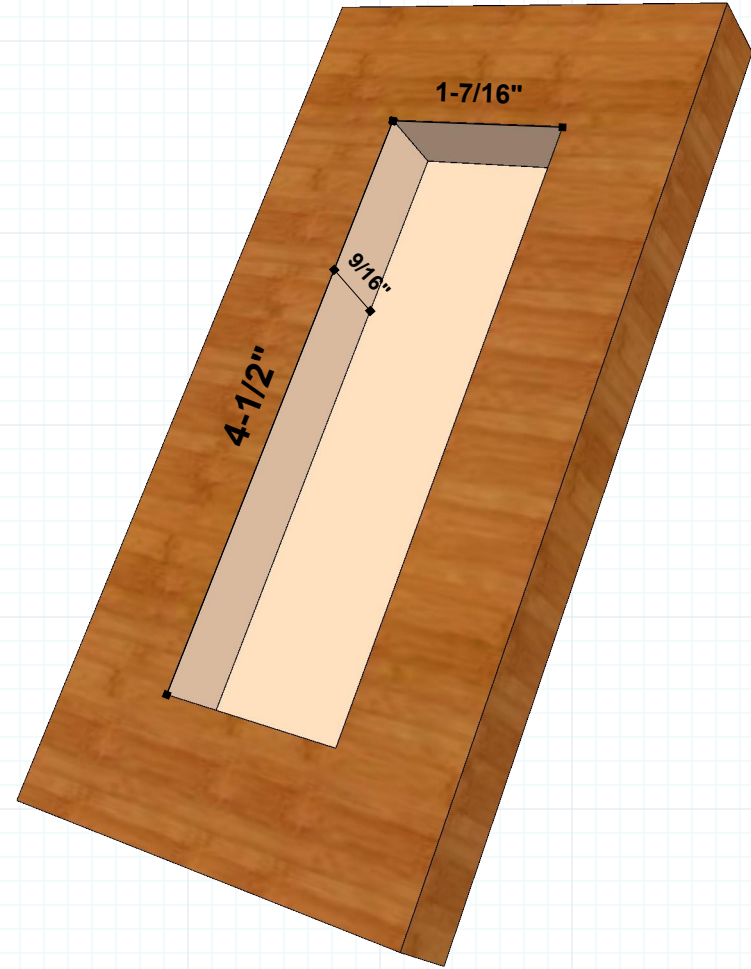

RJ577 5-00" FLUSH PULL
Builders Hardware
#RAJACK

#6 x 3/4 Wood Screw

info@rajack.com

RAJACK HARDWARE
95 Rome Street
Farmingdale, NY 11735
631-293-8273 Phone

RJ577-5-03

RAJACK.com