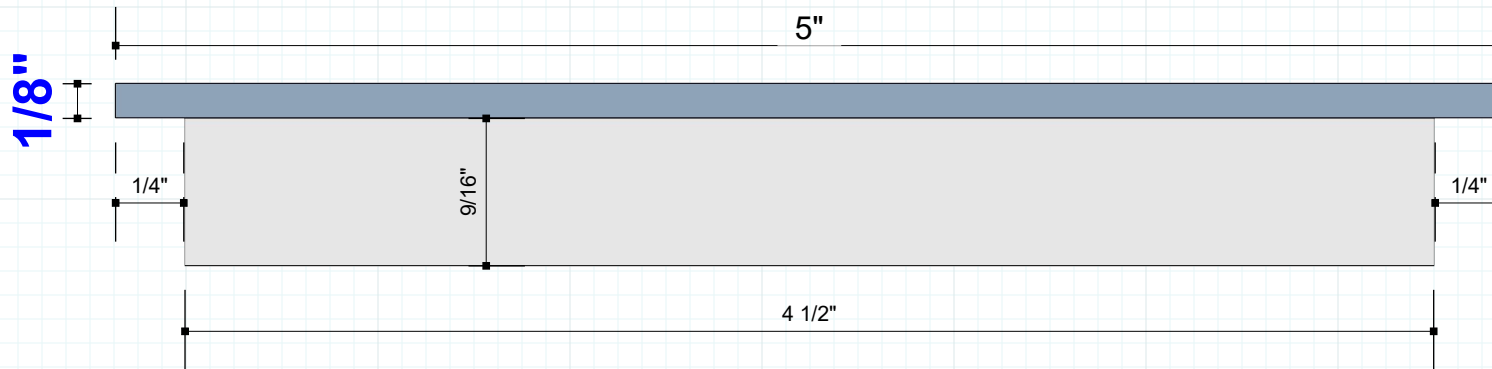

Manufactured to Order
#6 x 3/4 Screw

SIDE

TOP/BOTTOM

RJ577-5-02

RAJACK.com

info@rajack.com

RAJACK HARDWARE

95 Rome Street
Farmingdale, NY 11735
631-293-8273 Phone