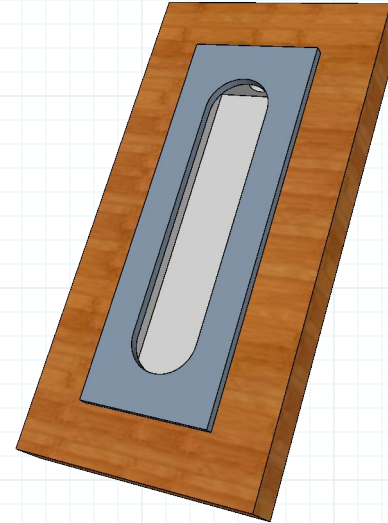

RJ577 5-00" FLUSH PULL

Builders Hardware

#RAJACK

#6 x 3/4 Wood Screw

Finishes

US03 Pol.Brass
US03A Pol.Brass N/L
US04 Satin Brass
US04A Satin Brass N/L
US05 Antique Brass
US09 Polished Bronze
US10 Satin Bronze
US10A Dark Bronze
US10B Oil Rubbed Bronze
US14 Pol.Nickel
US14A Pol.Nickel N/L
US15 Satin Nickel
US15A Satin Nickel N/L
US19 Satin Black
US26 Pol.Chrome
US26D Satin Chrome

Powder Coating All RAL Colors

Match Your Sample

* RAJACK can match any custom or existing hardware finishes provided you submit a sample when placing order.

RJ577-5-01

 **RAJACK.com**

Available in all Finishes, to see a current list: