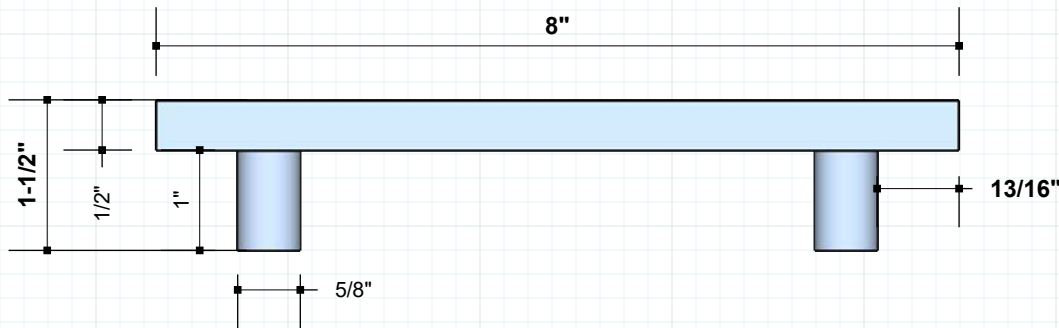

RJ698 Pull - TYPE A
Cabinet / Door / Appliance
#RAJACK

TYPE
B

1/2"
MATERIAL THICKNESS (THK)

1-00
MATERIAL WIDTH (W)

1-1/2"
MATERIAL PROJECTION (P)

6" up to 36"
MATERIAL OA LENGTH (L)

 **rajackhardware**
Follow us on Instagram