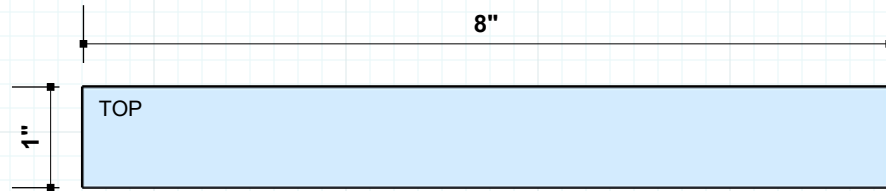

RJ698 Pull - TYPE A
Cabinet / Door / Appliance
#RAJACK

TYPE
B

1/2"
MATERIAL THICKNESS (THK)

1-00
MATERIAL WIDTH (W)

1-1/2"
MATERIAL PROJECTION (P)

6" up to 36"
MATERIAL OA LENGTH (L)

 **rajackhardware**
Follow us on Instagram