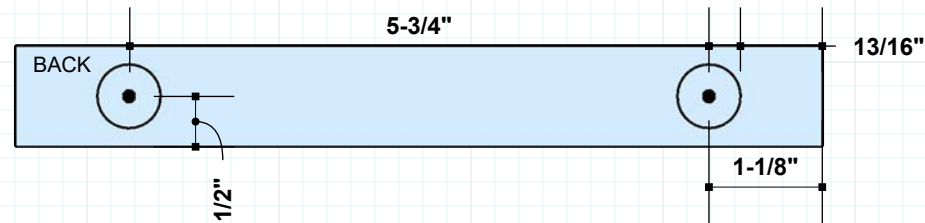

RJ698 Pull - TYPE A
Cabinet / Door / Appliance
#RAJACK

TYPE
B

1/2"
MATERIAL THICKNESS (THK)

1-00
MATERIAL WIDTH (W)

1-1/2"
MATERIAL PROJECTION (P)

6" up to 36"
MATERIAL OA LENGTH (L)

 **rajackhardware**
Follow us on Instagram