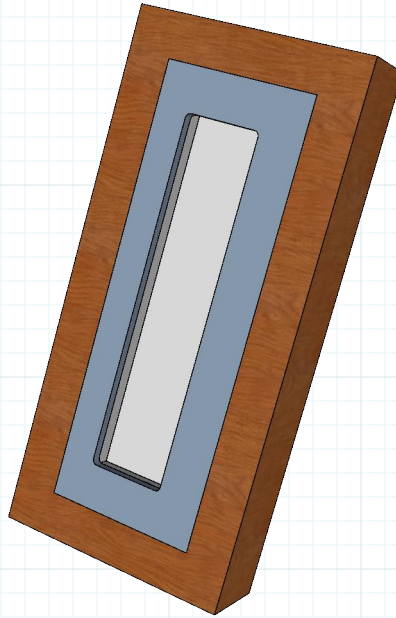

RJ575 8" Flush Pull

Builders Hardware

#RAJACK #RJ575

RAJACK HARDWARE

95 Rome Street
Farmingdale, NY 11735
631-293-8273 Phone
631-293-3617 Fax

info@rajack.com

Finishes

- US03 Pol.Brass
- US03A Pol.Brass N/L
- US04 Satin Brass
- US04A Satin Brass N/L
- US05 Antique Brass
- US09 Polished Bronze
- US10 Satin Bronze
- US10A Dark Bronze
- US10B Oil Rubbed Bronze
- US14 Pol.Nickel
- US14A Pol.Nickel N/L
- US15 Satin Nickel
- US15A Satin Nickel N/L
- US19 Satin Black
- US26 Pol.Chrome
- US26D Satin Chrome

Powder Coating All RAL Colors

* RAJACK can match any custom or existing hardware finishes provided you submit a sample when placing order.

Manufactured to Order
#6 x 3/4 Screw

575-8-01

RAJACK.COM

Social RAJACK
Additional Product Photos & Information
Featured On

info@rajack.com

SIDE

TOP/BOTTOM

FACE

575-8-02

RAJACK.COM

Manufactured to Order
#6 x 3/4 Screw

RJ575 8" Flush Pull