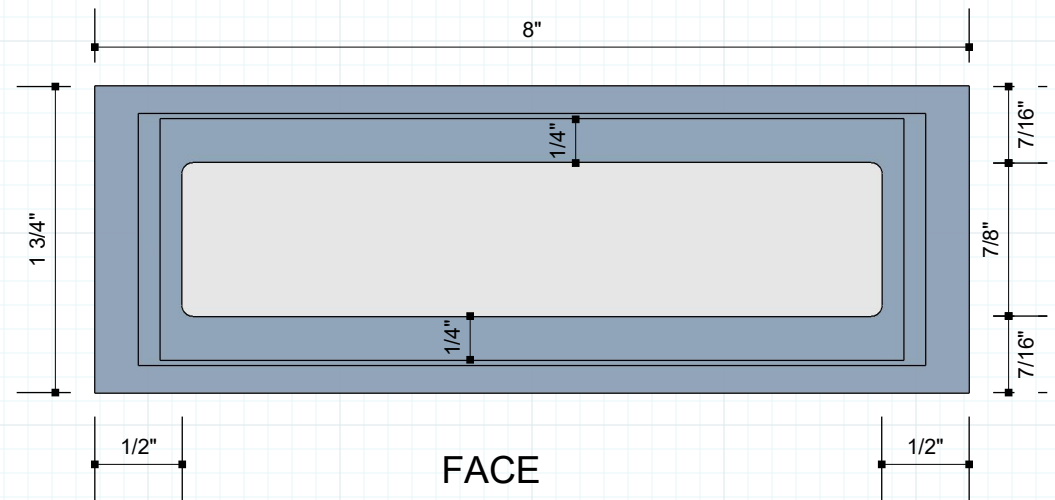

info@rajack.com

SIDE

TOP/BOTTOM

FACE

575-8-02

RAJACK.COM

Manufactured to Order
#6 x 3/4 Screw

RJ575 8" Flush Pull