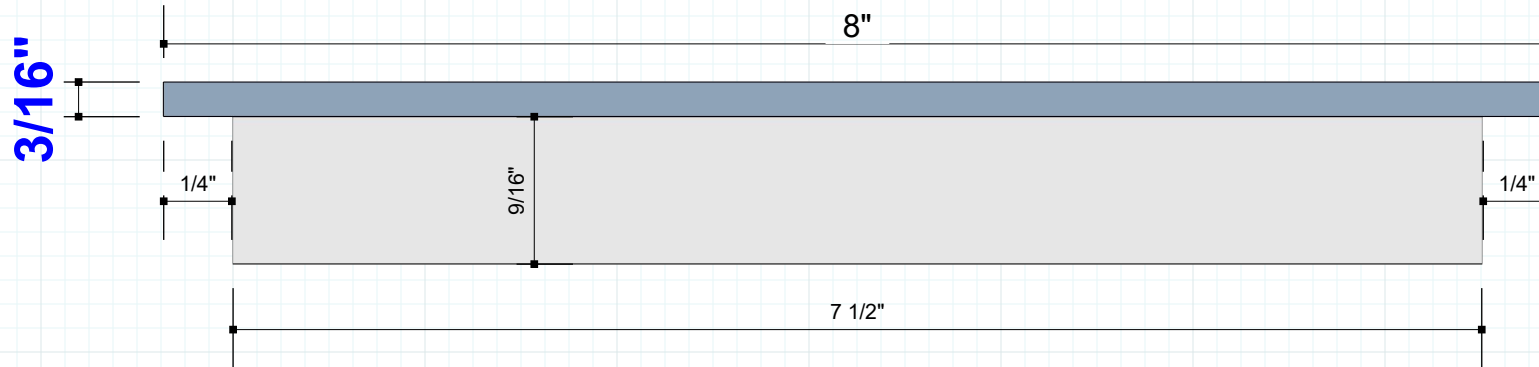

info@rajack.com

SIDE

TOP/BOTTOM

FACE

575-8-02

RAJACK.COM

Manufactured to Order
#6 x 3/4 Screw

RJ575 8" Flush Pull