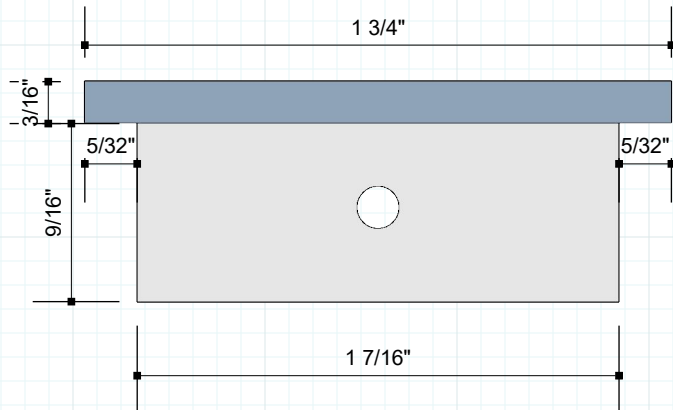

info@rajack.com

SIDE

TOP/BOTTOM

FACE

575-8-02

RAJACK.COM

Manufactured to Order
#6 x 3/4 Screw

RJ575 8" Flush Pull