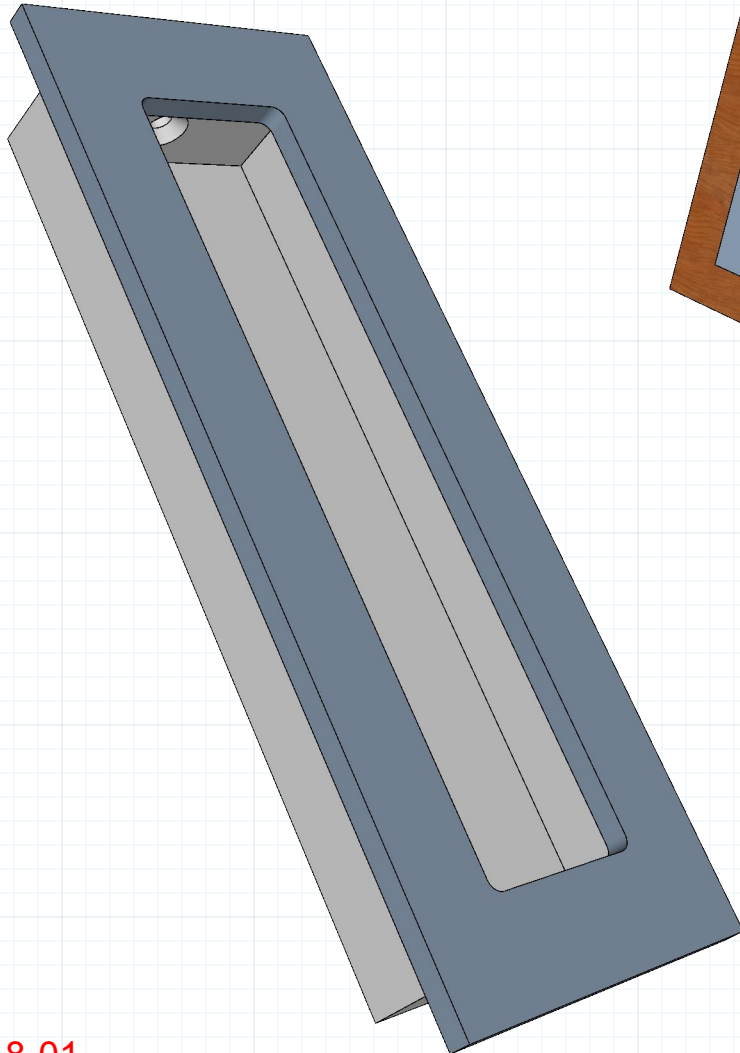

RJ575 8" Flush Pull

Builders Hardware

#RAJACK #RJ575

RAJACK HARDWARE

95 Rome Street
Farmingdale, NY 11735
631-293-8273 Phone
631-293-3617 Fax

info@rajack.com

Finishes

- US03 Pol.Brass
- US03A Pol.Brass N/L
- US04 Satin Brass
- US04A Satin Brass N/L
- US05 Antique Brass
- US09 Polished Bronze
- US10 Satin Bronze
- US10A Dark Bronze
- US10B Oil Rubbed Bronze
- US14 Pol.Nickel
- US14A Pol.Nickel N/L
- US15 Satin Nickel
- US15A Satin Nickel N/L
- US19 Satin Black
- US26 Pol.Chrome
- US26D Satin Chrome

Powder Coating All RAL Colors

* RAJACK can match any custom or existing hardware finishes provided you submit a sample when placing order.

Manufactured to Order
#6 x 3/4 Screw

575-8-01

RAJACK.COM

Social RAJACK
Additional Product Photos & Information
Featured On

info@rajack.com

SIDE

TOP/BOTTOM

FACE

575-8-02

RAJACK.COM

Manufactured to Order
#6 x 3/4 Screw

RJ575 8" Flush Pull

Manufactured to Order
#6 x $\frac{3}{4}$ Screw

575-8-03

RAJACK.COM