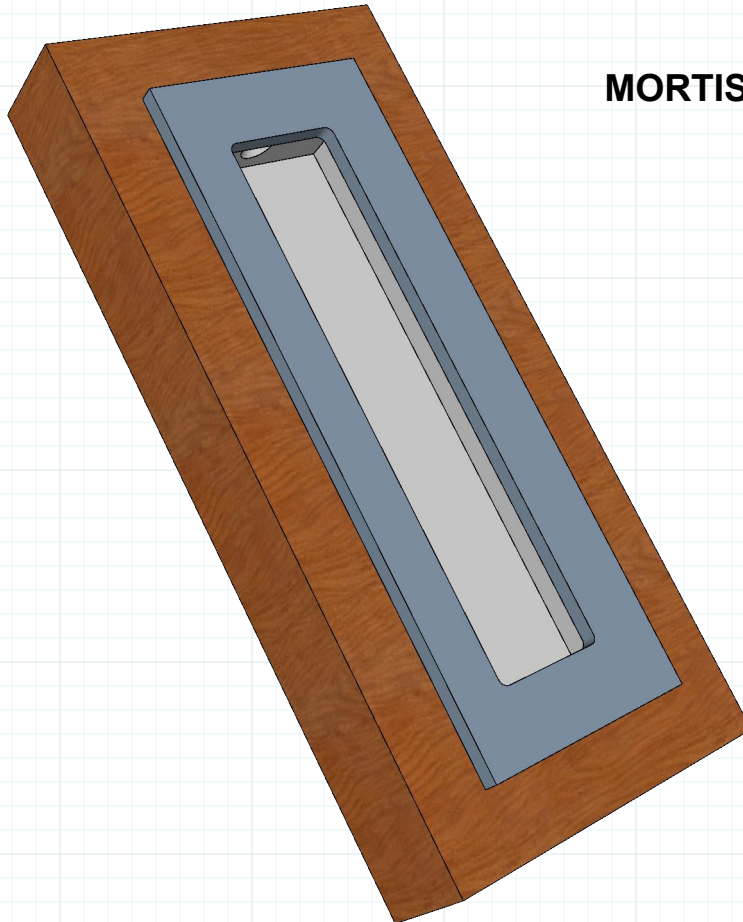

info@rajack.com

SIDE

TOP/BOTTOM

FACE

575-8-02

RAJACK.COM

Manufactured to Order
#6 x 3/4 Screw

RJ575 8" Flush Pull

Manufactured to Order
#6 x $\frac{3}{4}$ Screw

575-8-03

RAJACK.COM