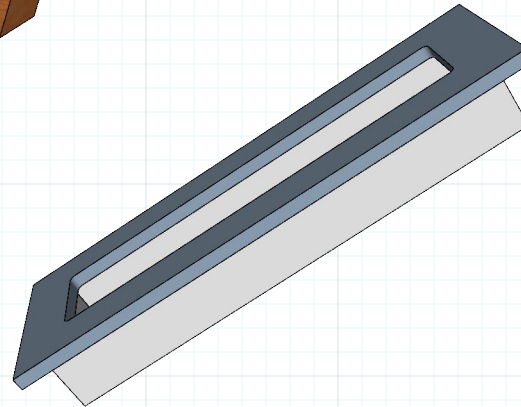

RJ575 8" Flush Pull

Builders Hardware

#RAJACK #RJ575

RAJACK HARDWARE

95 Rome Street
Farmingdale, NY 11735
631-293-8273 Phone
631-293-3617 Fax

info@rajack.com

Finishes

- US03 Pol.Brass
- US03A Pol.Brass N/L
- US04 Satin Brass
- US04A Satin Brass N/L
- US05 Antique Brass
- US09 Polished Bronze
- US10 Satin Bronze
- US10A Dark Bronze
- US10B Oil Rubbed Bronze
- US14 Pol.Nickel
- US14A Pol.Nickel N/L
- US15 Satin Nickel
- US15A Satin Nickel N/L
- US19 Satin Black
- US26 Pol.Chrome
- US26D Satin Chrome

Powder Coating All RAL Colors

* RAJACK can match any custom or existing hardware finishes provided you submit a sample when placing order.

Manufactured to Order
#6 x 3/4 Screw

575-8-01

RAJACK.COM

Social RAJACK
Additional Product Photos & Information
Featured On

info@rajack.com

SIDE

TOP/BOTTOM

FACE

575-8-02

RAJACK.COM

Manufactured to Order
#6 x 3/4 Screw

RJ575 8" Flush Pull