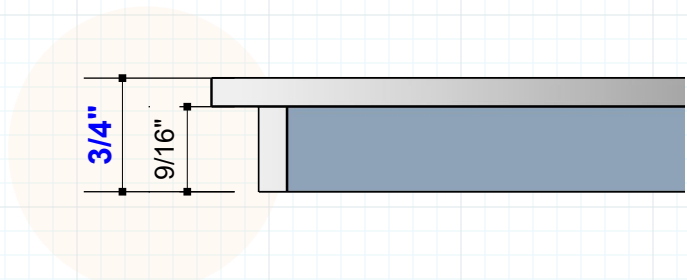

# RJ579 FLUSH PULL

Builders Hardware: Flush Pulls  
#RAJACK

Standard Size

**6-1/2"L x 3" Width**

Can be manufactured to other lengths as requested

Available in all Finishes, to see a current list:

[rajack.com/finish](http://rajack.com/finish)