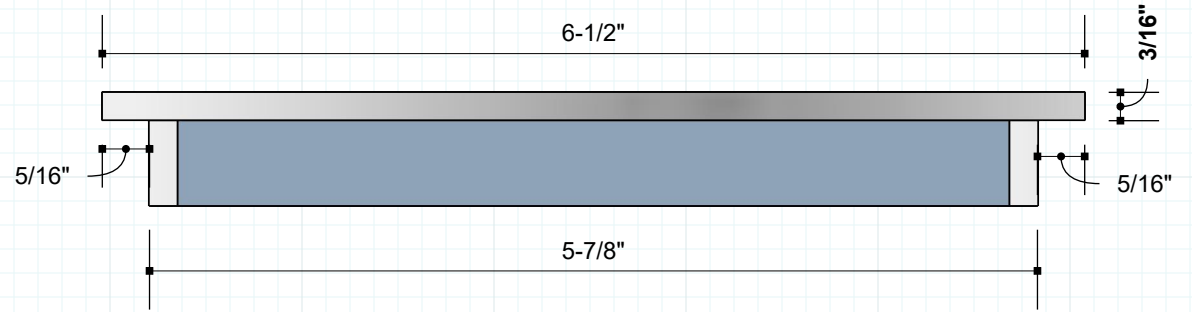

# RJ579 FLUSH PULL

Builders Hardware: Flush Pulls  
#RAJACK

Standard Size

**6-1/2"L x 3" Width**

Can be manufactured to other lengths as requested

Available in all Finishes, to see a current list:

[rajack.com/finish](http://rajack.com/finish)