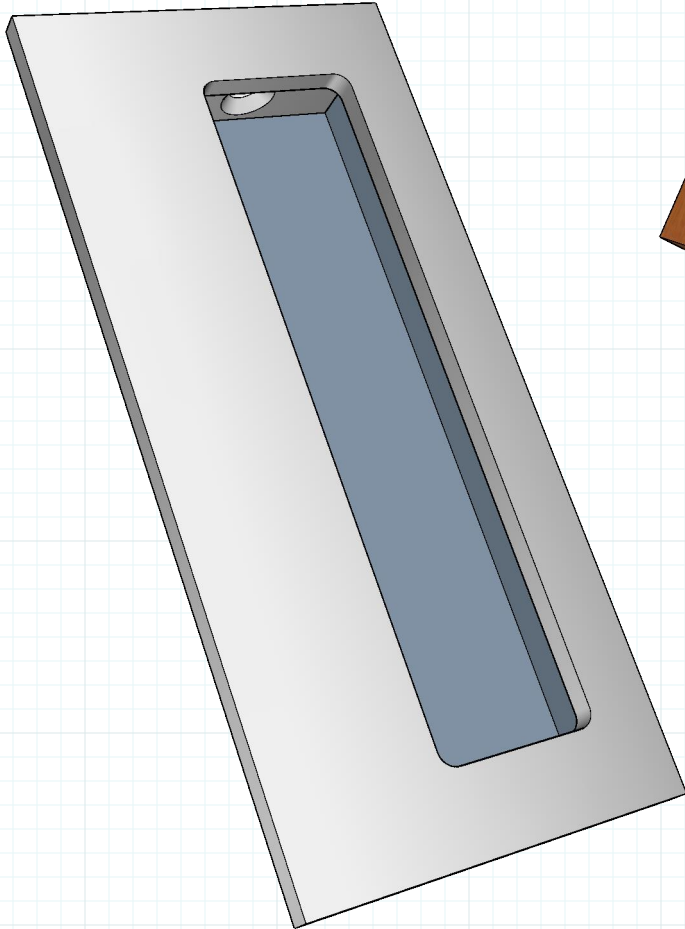

# RJ579 FLUSH PULL

Builders Hardware: Flush Pulls

#RAJACK

# RJ579 FLUSH PULL

Builders Hardware: Flush Pulls  
#RAJACK

Standard Size

**6-1/2"L x 3" Width**

Can be manufactured to other lengths as requested

Available in all Finishes, to see a current list:

[rajack.com/finish](http://rajack.com/finish)