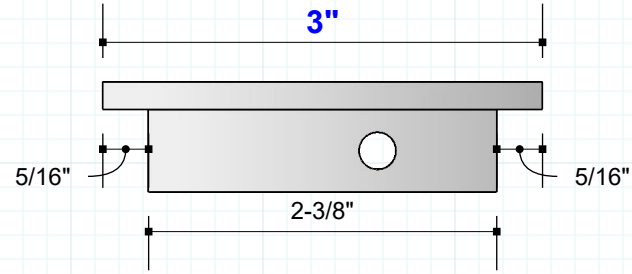

# RJ579 FLUSH PULL

Builders Hardware: Flush Pulls  
#RAJACK

Standard Size

**6-1/2"L x 3" Width**

Can be manufactured to other lengths as requested

Available in all Finishes, to see a current list:

[rajack.com/finish](http://rajack.com/finish)