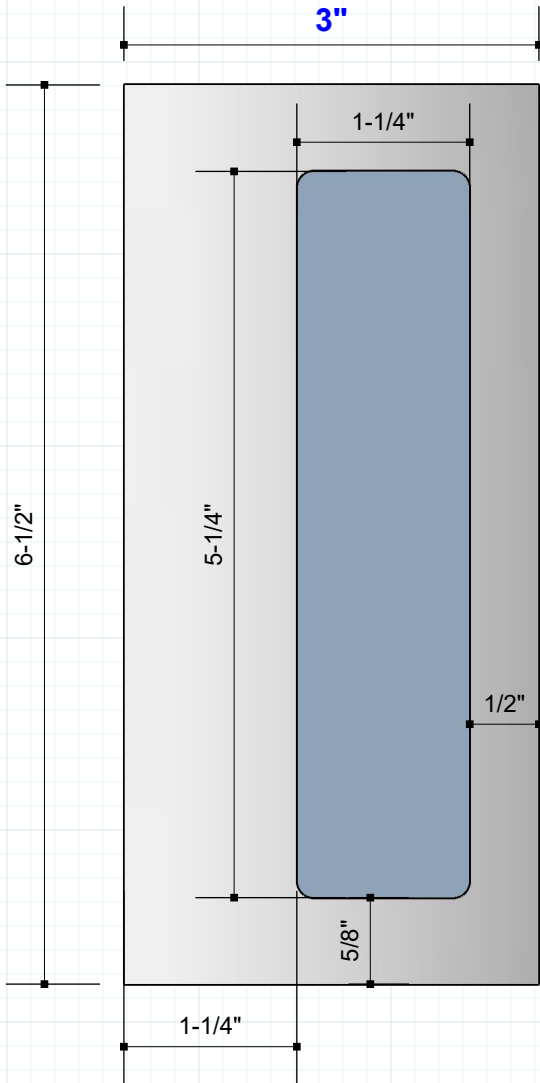

# RJ579 FLUSH PULL

Builders Hardware: Flush Pulls  
#RAJACK

Standard Size

**6-1/2"L x 3" Width**

Can be manufactured to other lengths as requested

Available in all Finishes, to see a current list:

[rajack.com/finish](http://rajack.com/finish)