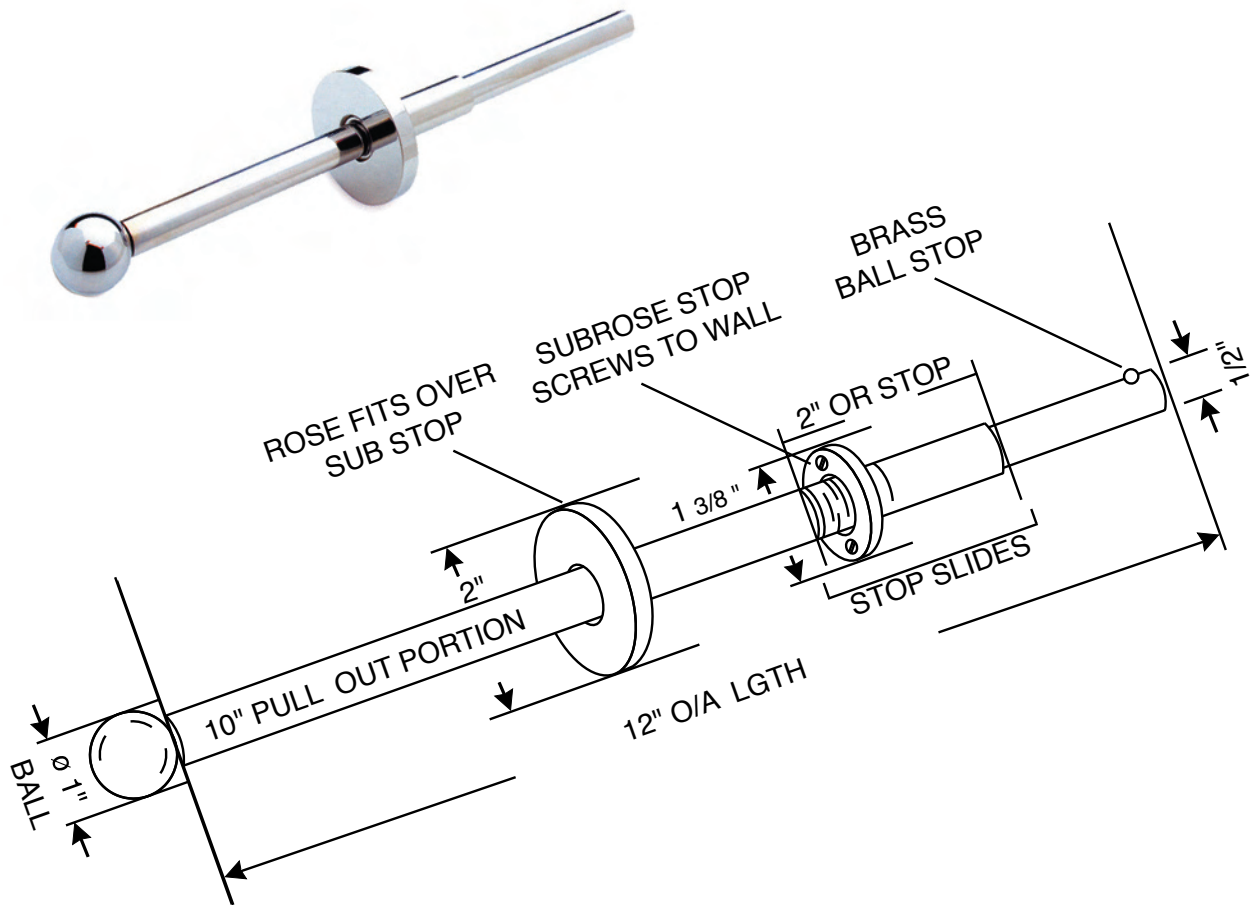

FE172 Pocket Door Pull

Please Call For Assistance
 Ph: 631-293-8273
 Fax: 631-293-3617
 e-mail: Support@rajack.com

Rajack Designs, Ltd.

Depth:	1/4"
Width:	3/4"
Length:	5"

Standard Sizes
5"

- | Standard Finishes |
|--|
| US3 - Polished Brass
US3A - Polished Brass (No Lacquer)
US4 - Satin Brass
US4A - Satin Brass (No Lacquer)
US10 - Bright Bronze
US10B - Oil Rubbed Bronze
US14 - Polished Nickel
US15 - Satin Nickel
US26 - Polished Chrome
US26D - Satin Chrome |

FE175 Pocket Door Pull

Rajack Designs, Ltd.

Please Call For Assistance
 Ph: 631-293-8273
 Fax: 631-293-3617
 e-mail: Support@rajack.com

Diameter: 1/2"
 Length: See Size Chart

Standard Sizes
 10" (12"OA)

- ### Standard Finishes
- US3 - Polished Brass
 - US3A - Polished Brass (No Lacquer)
 - US4 - Satin Brass
 - US4A - Satin Brass (No Lacquer)
 - US10 - Bright Bronze
 - US10B - Oil Rubbed Bronze
 - US14 - Polished Nickel
 - US15 - Satin Nickel
 - US26 - Polished Chrome
 - US26D - Satin Chrome

RJ234 Pull Out Rod