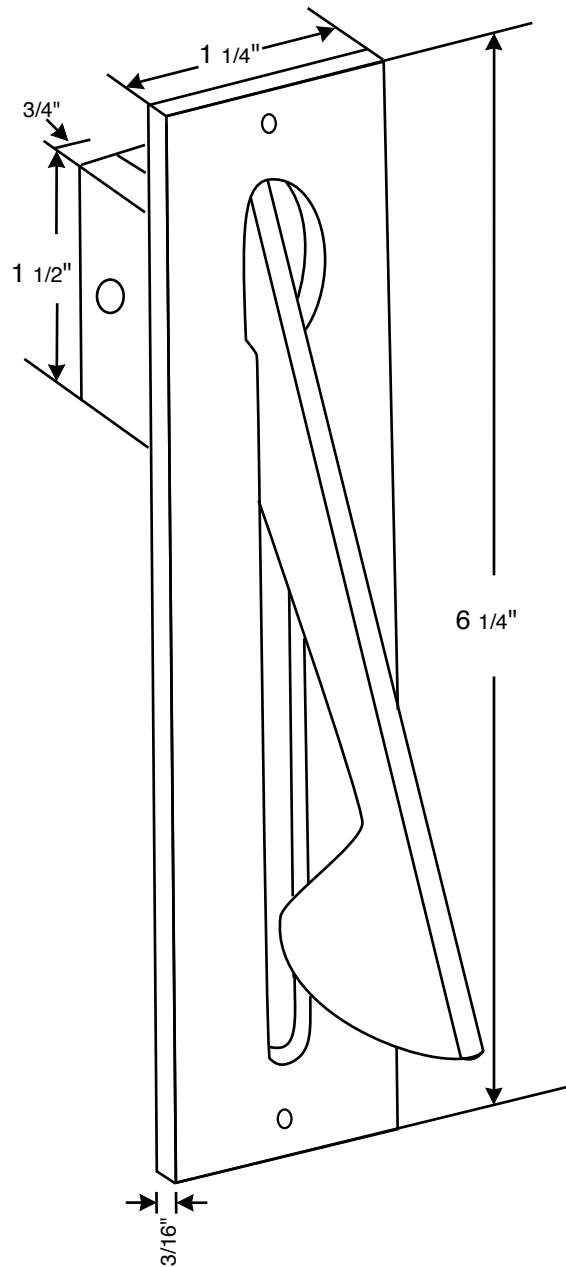

Please Call For Assistance
 Ph: 631-293-8273
 Fax: 631-293-3617
 e-mail: Support@rajack.com

Rajack Designs, Ltd.

Depth: 00/00"
 Width: 00/00"
 Length: 00/00"

Standard Sizes
 6 1/4"
 Only

- Standard Finishes**
- US3 - Polished Brass
 - US3A - Polished Brass (No Lacquer)
 - US4 - Satin Brass
 - US4A - Satin Brass (No Lacquer)
 - US10 - Bright Bronze
 - US10B - Oil Rubbed Bronze
 - US14 - Polished Nickel
 - US15 - Satin Nickel
 - US26 - Polished Chrome
 - US26D - Satin Chrome

FE172 Pocket Door Pull

Please Call For Assistance
 Ph: 631-293-8273
 Fax: 631-293-3617
 e-mail: Support@rajack.com

Rajack Designs, Ltd.

Depth: 1/4"
 Width: 3/4"
 Length: 5"

Standard Sizes
 5"

- Standard Finishes**
- US3 - Polished Brass
 - US3A - Polished Brass (No Lacquer)
 - US4 - Satin Brass
 - US4A - Satin Brass (No Lacquer)
 - US10 - Bright Bronze
 - US10B - Oil Rubbed Bronze
 - US14 - Polished Nickel
 - US15 - Satin Nickel
 - US26 - Polished Chrome
 - US26D - Satin Chrome

FE175 Pocket Door Pull

Rajack Designs, Ltd.

Please Call For Assistance
 Ph: 631-293-8273
 Fax: 631-293-3617
 e-mail: Support@rajack.com

Diameter: 1/2"
 Length: See Size Chart

Standard Sizes
 10" (12"OA)

- ### Standard Finishes
- US3 - Polished Brass
 - US3A - Polished Brass (No Lacquer)
 - US4 - Satin Brass
 - US4A - Satin Brass (No Lacquer)
 - US10 - Bright Bronze
 - US10B - Oil Rubbed Bronze
 - US14 - Polished Nickel
 - US15 - Satin Nickel
 - US26 - Polished Chrome
 - US26D - Satin Chrome

RJ234 Pull Out Rod