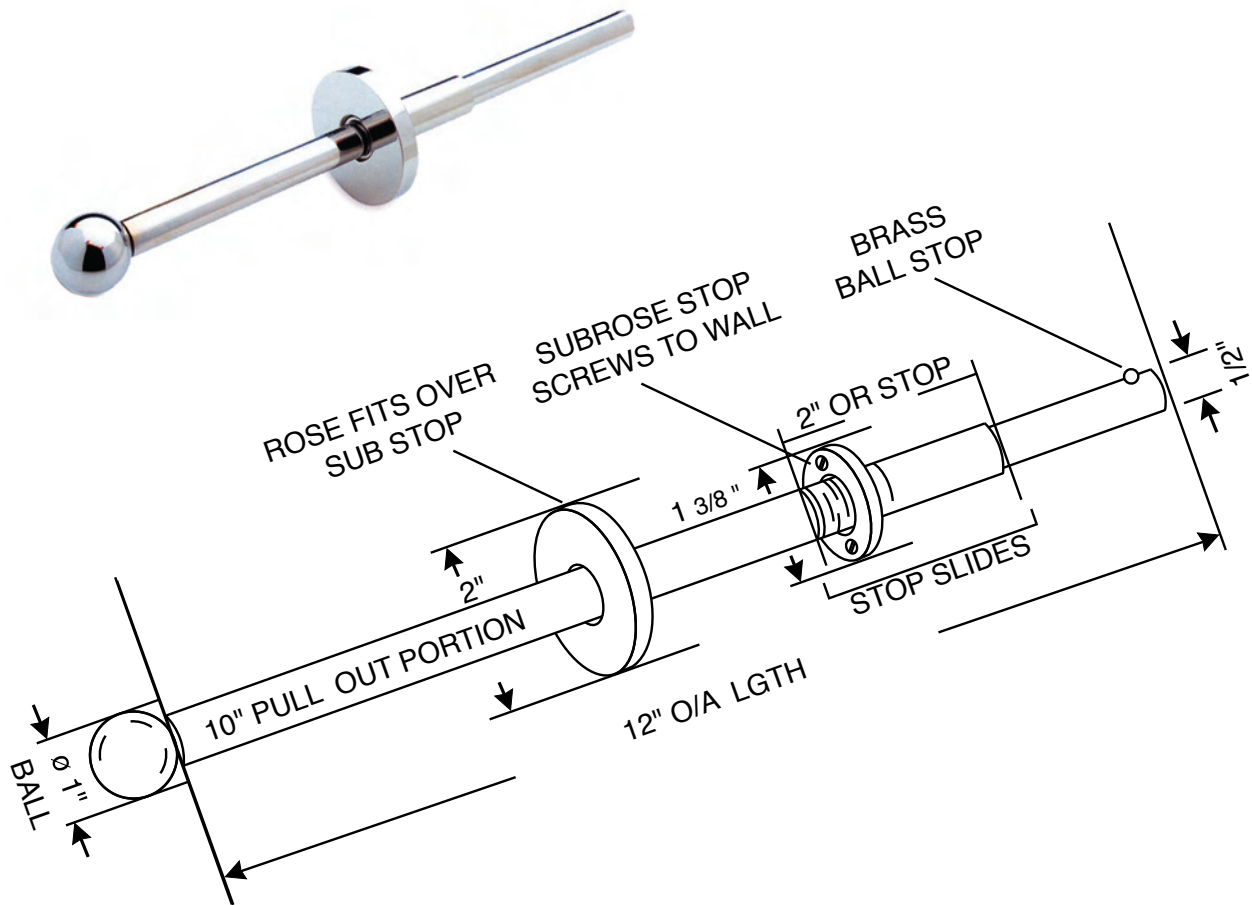

FE172 Pocket Door Pull

Please Call For Assistance
 Ph: 631-293-8273
 Fax: 631-293-3617
 e-mail: Support@rajack.com

Rajack Designs, Ltd.

Depth: 1/4"
 Width: 3/4"
 Length: 5"

Standard Sizes
 5"

- Standard Finishes**
- US3 - Polished Brass
 - US3A - Polished Brass (No Lacquer)
 - US4 - Satin Brass
 - US4A - Satin Brass (No Lacquer)
 - US10 - Bright Bronze
 - US10B - Oil Rubbed Bronze
 - US14 - Polished Nickel
 - US15 - Satin Nickel
 - US26 - Polished Chrome
 - US26D - Satin Chrome

FE175 Pocket Door Pull

Rajack Designs, Ltd.

Please Call For Assistance
 Ph: 631-293-8273
 Fax: 631-293-3617
 e-mail: Support@rajack.com

Diameter: 1/2"
 Length: See Size Chart

Standard Sizes
 10" (12"OA)

- ### Standard Finishes
- US3 - Polished Brass
 - US3A - Polished Brass (No Lacquer)
 - US4 - Satin Brass
 - US4A - Satin Brass (No Lacquer)
 - US10 - Bright Bronze
 - US10B - Oil Rubbed Bronze
 - US14 - Polished Nickel
 - US15 - Satin Nickel
 - US26 - Polished Chrome
 - US26D - Satin Chrome

RJ234 Pull Out Rod