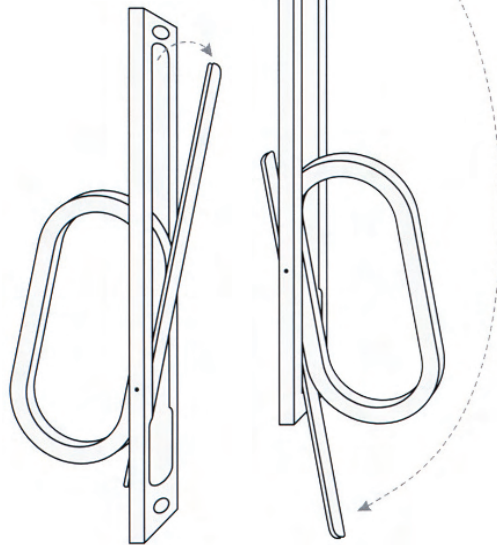

Please Call For Assistance
 Ph: 631-293-8273
 Fax: 631-293-3617
 e-mail: Support@rajack.com

Rajack Designs, Ltd.

Depth: 00/00"
 Width: 00/00"
 Length: 00/00"

Standard Sizes
 6 1/4"
 Only

- Standard Finishes**
- US3 - Polished Brass
 - US3A - Polished Brass (No Lacquer)
 - US4 - Satin Brass
 - US4A - Satin Brass (No Lacquer)
 - US10 - Bright Bronze
 - US10B - Oil Rubbed Bronze
 - US14 - Polished Nickel
 - US15 - Satin Nickel
 - US26 - Polished Chrome
 - US26D - Satin Chrome

FE172 Pocket Door Pull

Please Call For Assistance
 Ph: 631-293-8273
 Fax: 631-293-3617
 e-mail: Support@rajack.com

Rajack Designs, Ltd.

Depth:	1/4"
Width:	3/4"
Length:	5"

Standard Sizes
5"

- | Standard Finishes |
|--|
| US3 - Polished Brass
US3A - Polished Brass (No Lacquer)
US4 - Satin Brass
US4A - Satin Brass (No Lacquer)
US10 - Bright Bronze
US10B - Oil Rubbed Bronze
US14 - Polished Nickel
US15 - Satin Nickel
US26 - Polished Chrome
US26D - Satin Chrome |

FE175 Pocket Door Pull

Rajack Designs, Ltd.

Please Call For Assistance
 Ph: 631-293-8273
 Fax: 631-293-3617
 e-mail: Support@rajack.com

Diameter: 1/2"
 Length: See Size Chart

Standard Sizes
 10" (12"OA)

- ### Standard Finishes
- US3 - Polished Brass
 - US3A - Polished Brass (No Lacquer)
 - US4 - Satin Brass
 - US4A - Satin Brass (No Lacquer)
 - US10 - Bright Bronze
 - US10B - Oil Rubbed Bronze
 - US14 - Polished Nickel
 - US15 - Satin Nickel
 - US26 - Polished Chrome
 - US26D - Satin Chrome

RJ234 Pull Out Rod