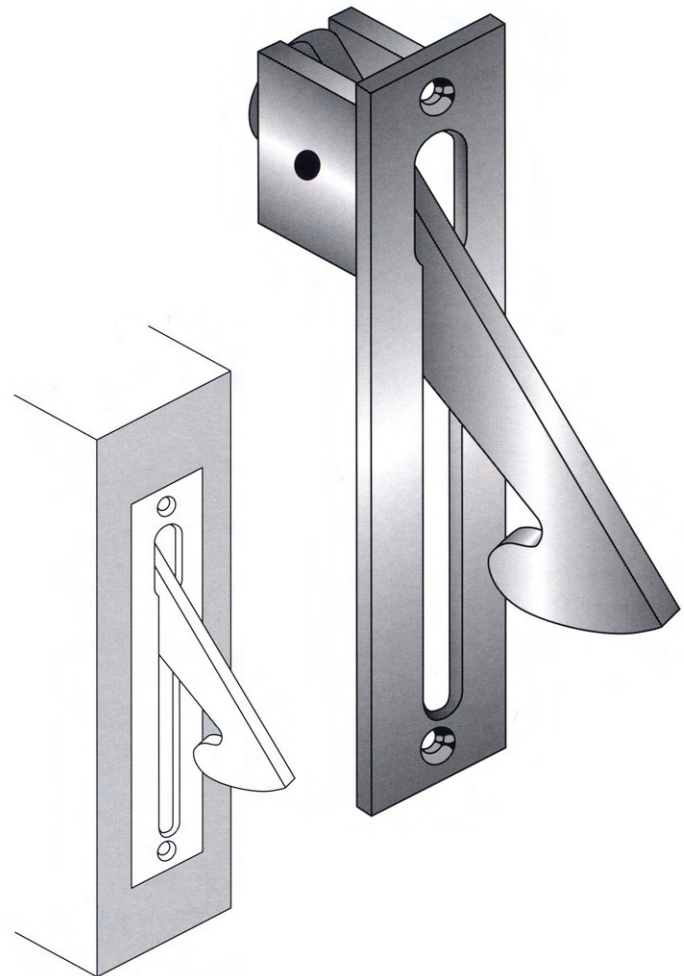

Please Call For Assistance
 Ph: 631-293-8273
 Fax: 631-293-3617
 e-mail: Support@rajack.com

Rajack Designs, Ltd.

Depth: 00/00"
 Width: 00/00"
 Length: 00/00"

Standard Sizes
 6 1/4"
 Only

- Standard Finishes**
- US3 - Polished Brass
 - US3A - Polished Brass (No Lacquer)
 - US4 - Satin Brass
 - US4A - Satin Brass (No Lacquer)
 - US10 - Bright Bronze
 - US10B - Oil Rubbed Bronze
 - US14 - Polished Nickel
 - US15 - Satin Nickel
 - US26 - Polished Chrome
 - US26D - Satin Chrome

FE172 Pocket Door Pull

Please Call For Assistance
 Ph: 631-293-8273
 Fax: 631-293-3617
 e-mail: Support@rajack.com

Rajack Designs, Ltd.

Depth: 1/4"
 Width: 3/4"
 Length: 5"

Standard Sizes
 5"

- Standard Finishes**
- US3 - Polished Brass
 - US3A - Polished Brass (No Lacquer)
 - US4 - Satin Brass
 - US4A - Satin Brass (No Lacquer)
 - US10 - Bright Bronze
 - US10B - Oil Rubbed Bronze
 - US14 - Polished Nickel
 - US15 - Satin Nickel
 - US26 - Polished Chrome
 - US26D - Satin Chrome

FE175 Pocket Door Pull

Rajack Designs, Ltd.

Please Call For Assistance
 Ph: 631-293-8273
 Fax: 631-293-3617
 e-mail: Support@rajack.com

Diameter: 1/2"
 Length: See Size Chart

Standard Sizes
 10" (12"OA)

- ### Standard Finishes
- US3 - Polished Brass
 - US3A - Polished Brass (No Lacquer)
 - US4 - Satin Brass
 - US4A - Satin Brass (No Lacquer)
 - US10 - Bright Bronze
 - US10B - Oil Rubbed Bronze
 - US14 - Polished Nickel
 - US15 - Satin Nickel
 - US26 - Polished Chrome
 - US26D - Satin Chrome

RJ234 Pull Out Rod