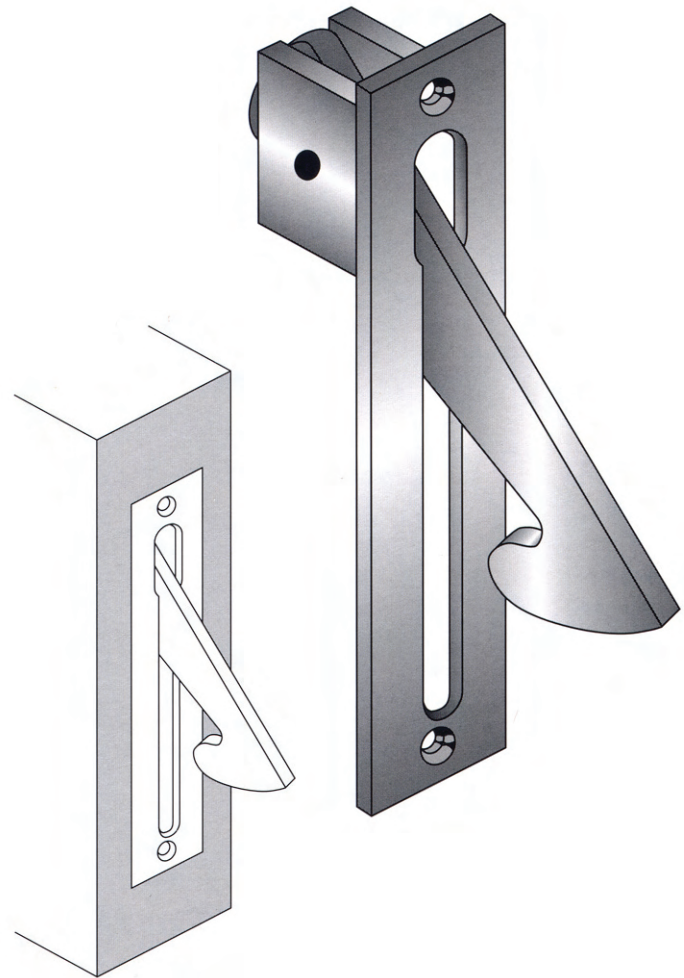

Please Call For Assistance
 Ph: 631-293-8273
 Fax: 631-293-3617
 e-mail: Support@rajack.com

Rajack Designs, Ltd.

Depth: 00/00"
 Width: 00/00"
 Length: 00/00"

Standard Sizes
 6 1/4"
 Only

- Standard Finishes**
- US3 - Polished Brass
 - US3A - Polished Brass (No Lacquer)
 - US4 - Satin Brass
 - US4A - Satin Brass (No Lacquer)
 - US10 - Bright Bronze
 - US10B - Oil Rubbed Bronze
 - US14 - Polished Nickel
 - US15 - Satin Nickel
 - US26 - Polished Chrome
 - US26D - Satin Chrome

FE172 Pocket Door Pull

Please Call For Assistance
 Ph: 631-293-8273
 Fax: 631-293-3617
 e-mail: Support@rajack.com

Rajack Designs, Ltd.

Depth:	1/4"
Width:	3/4"
Length:	5"

Standard Sizes
5"

- | Standard Finishes |
|--|
| US3 - Polished Brass
US3A - Polished Brass (No Lacquer)
US4 - Satin Brass
US4A - Satin Brass (No Lacquer)
US10 - Bright Bronze
US10B - Oil Rubbed Bronze
US14 - Polished Nickel
US15 - Satin Nickel
US26 - Polished Chrome
US26D - Satin Chrome |

FE175 Pocket Door Pull

Rajack Designs, Ltd.

Please Call For Assistance
 Ph: 631-293-8273
 Fax: 631-293-3617
 e-mail: Support@rajack.com

Diameter: 1/2"
 Length: See Size Chart

Standard Sizes
 10" (12"OA)

- ### Standard Finishes
- US3 - Polished Brass
 - US3A - Polished Brass (No Lacquer)
 - US4 - Satin Brass
 - US4A - Satin Brass (No Lacquer)
 - US10 - Bright Bronze
 - US10B - Oil Rubbed Bronze
 - US14 - Polished Nickel
 - US15 - Satin Nickel
 - US26 - Polished Chrome
 - US26D - Satin Chrome

RJ234 Pull Out Rod