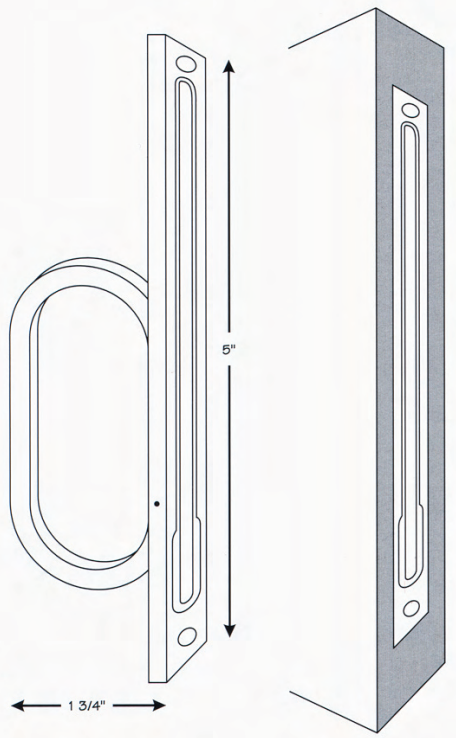

Please Call For Assistance
 Ph: 631-293-8273
 Fax: 631-293-3617
 e-mail: Support@rajack.com

Rajack Designs, Ltd.

Depth: 00/00"
 Width: 00/00"
 Length: 00/00"

Standard Sizes
 6 1/4"
 Only

- Standard Finishes**
- US3 - Polished Brass
 - US3A - Polished Brass (No Lacquer)
 - US4 - Satin Brass
 - US4A - Satin Brass (No Lacquer)
 - US10 - Bright Bronze
 - US10B - Oil Rubbed Bronze
 - US14 - Polished Nickel
 - US15 - Satin Nickel
 - US26 - Polished Chrome
 - US26D - Satin Chrome

FE172 Pocket Door Pull

Please Call For Assistance
 Ph: 631-293-8273
 Fax: 631-293-3617
 e-mail: Support@rajack.com

Rajack Designs, Ltd.

Depth: 1/4"
 Width: 3/4"
 Length: 5"

Standard Sizes
 5"

- Standard Finishes**
- US3 - Polished Brass
 - US3A - Polished Brass (No Lacquer)
 - US4 - Satin Brass
 - US4A - Satin Brass (No Lacquer)
 - US10 - Bright Bronze
 - US10B - Oil Rubbed Bronze
 - US14 - Polished Nickel
 - US15 - Satin Nickel
 - US26 - Polished Chrome
 - US26D - Satin Chrome

FE175 Pocket Door Pull

Rajack Designs, Ltd.

Please Call For Assistance
 Ph: 631-293-8273
 Fax: 631-293-3617
 e-mail: Support@rajack.com

Diameter: 1/2"
 Length: See Size Chart

Standard Sizes
 10" (12"OA)

- ### Standard Finishes
- US3 - Polished Brass
 - US3A - Polished Brass (No Lacquer)
 - US4 - Satin Brass
 - US4A - Satin Brass (No Lacquer)
 - US10 - Bright Bronze
 - US10B - Oil Rubbed Bronze
 - US14 - Polished Nickel
 - US15 - Satin Nickel
 - US26 - Polished Chrome
 - US26D - Satin Chrome

RJ234 Pull Out Rod