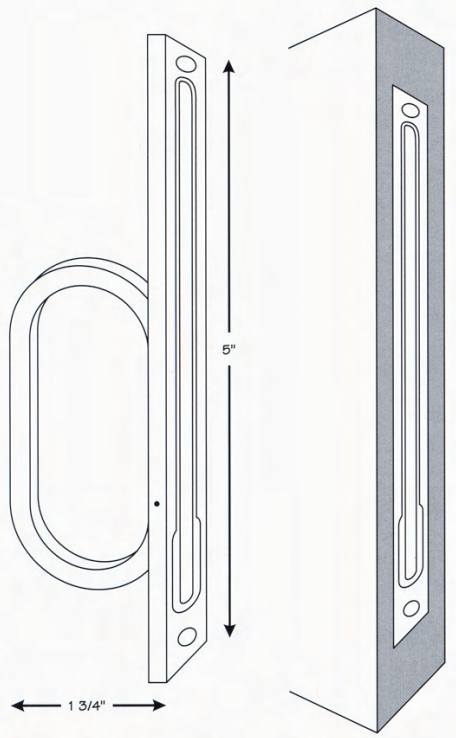

Please Call For Assistance
 Ph: 631-293-8273
 Fax: 631-293-3617
 e-mail: Support@rajack.com

Rajack Designs, Ltd.

Depth: 00/00"
 Width: 00/00"
 Length: 00/00"

Standard Sizes
 6 1/4"
 Only

- Standard Finishes**
- US3 - Polished Brass
 - US3A - Polished Brass (No Lacquer)
 - US4 - Satin Brass
 - US4A - Satin Brass (No Lacquer)
 - US10 - Bright Bronze
 - US10B - Oil Rubbed Bronze
 - US14 - Polished Nickel
 - US15 - Satin Nickel
 - US26 - Polished Chrome
 - US26D - Satin Chrome

FE172 Pocket Door Pull

Please Call For Assistance
 Ph: 631-293-8273
 Fax: 631-293-3617
 e-mail: Support@rajack.com

Rajack Designs, Ltd.

Depth:	1/4"
Width:	3/4"
Length:	5"

Standard Sizes
5"

- | Standard Finishes |
|--|
| US3 - Polished Brass
US3A - Polished Brass (No Lacquer)
US4 - Satin Brass
US4A - Satin Brass (No Lacquer)
US10 - Bright Bronze
US10B - Oil Rubbed Bronze
US14 - Polished Nickel
US15 - Satin Nickel
US26 - Polished Chrome
US26D - Satin Chrome |

FE175 Pocket Door Pull

Rajack Designs, Ltd.

Please Call For Assistance
 Ph: 631-293-8273
 Fax: 631-293-3617
 e-mail: Support@rajack.com

Diameter: 1/2"
 Length: See Size Chart

Standard Sizes
 10" (12"OA)

- ### Standard Finishes
- US3 - Polished Brass
 - US3A - Polished Brass (No Lacquer)
 - US4 - Satin Brass
 - US4A - Satin Brass (No Lacquer)
 - US10 - Bright Bronze
 - US10B - Oil Rubbed Bronze
 - US14 - Polished Nickel
 - US15 - Satin Nickel
 - US26 - Polished Chrome
 - US26D - Satin Chrome

RJ234 Pull Out Rod