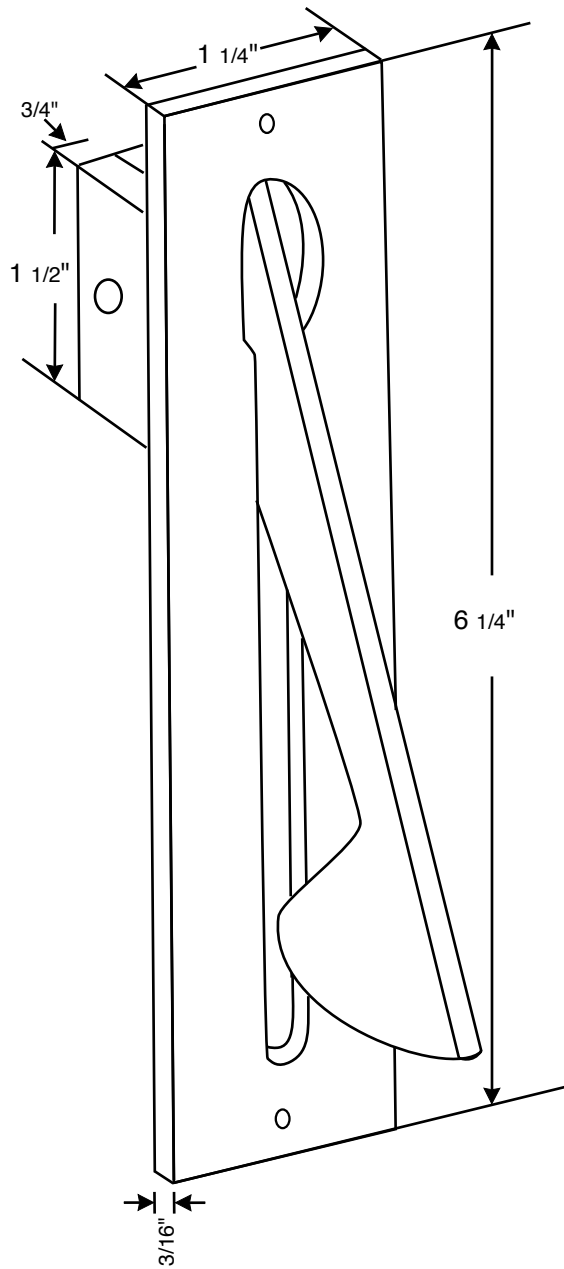

Please Call For Assistance
 Ph: 631-293-8273
 Fax: 631-293-3617
 e-mail: Support@rajack.com

Rajack Designs, Ltd.

Depth: 00/00"
 Width: 00/00"
 Length: 00/00"

Standard Sizes
 6 1/4"
 Only

- Standard Finishes**
- US3 - Polished Brass
 - US3A - Polished Brass (No Lacquer)
 - US4 - Satin Brass
 - US4A - Satin Brass (No Lacquer)
 - US10 - Bright Bronze
 - US10B - Oil Rubbed Bronze
 - US14 - Polished Nickel
 - US15 - Satin Nickel
 - US26 - Polished Chrome
 - US26D - Satin Chrome

FE172 Pocket Door Pull

Please Call For Assistance
 Ph: 631-293-8273
 Fax: 631-293-3617
 e-mail: Support@rajack.com

Rajack Designs, Ltd.

Depth:	1/4"
Width:	3/4"
Length:	5"

Standard Sizes
5"

- | Standard Finishes |
|--|
| US3 - Polished Brass
US3A - Polished Brass (No Lacquer)
US4 - Satin Brass
US4A - Satin Brass (No Lacquer)
US10 - Bright Bronze
US10B - Oil Rubbed Bronze
US14 - Polished Nickel
US15 - Satin Nickel
US26 - Polished Chrome
US26D - Satin Chrome |

FE175 Pocket Door Pull

Rajack Designs, Ltd.

Please Call For Assistance
 Ph: 631-293-8273
 Fax: 631-293-3617
 e-mail: Support@rajack.com

Diameter: 1/2"
 Length: See Size Chart

Standard Sizes
 10" (12"OA)

- ### Standard Finishes
- US3 - Polished Brass
 - US3A - Polished Brass (No Lacquer)
 - US4 - Satin Brass
 - US4A - Satin Brass (No Lacquer)
 - US10 - Bright Bronze
 - US10B - Oil Rubbed Bronze
 - US14 - Polished Nickel
 - US15 - Satin Nickel
 - US26 - Polished Chrome
 - US26D - Satin Chrome

RJ234 Pull Out Rod