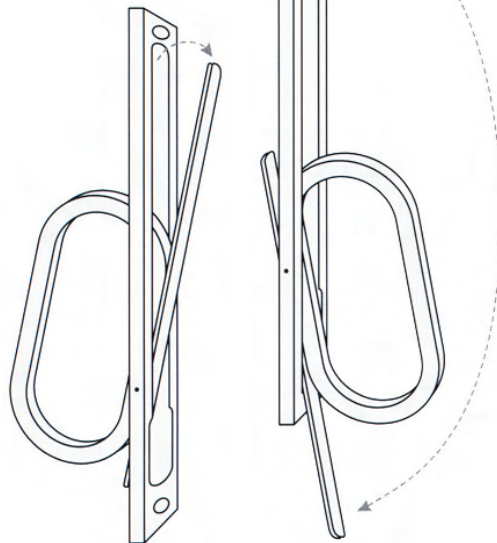

Please Call For Assistance
 Ph: 631-293-8273
 Fax: 631-293-3617
 e-mail: Support@rajack.com

Rajack Designs, Ltd.

Depth: 00/00"
 Width: 00/00"
 Length: 00/00"

Standard Sizes
 6 1/4"
 Only

- Standard Finishes**
- US3 - Polished Brass
 - US3A - Polished Brass (No Lacquer)
 - US4 - Satin Brass
 - US4A - Satin Brass (No Lacquer)
 - US10 - Bright Bronze
 - US10B - Oil Rubbed Bronze
 - US14 - Polished Nickel
 - US15 - Satin Nickel
 - US26 - Polished Chrome
 - US26D - Satin Chrome

FE172 Pocket Door Pull

Please Call For Assistance
 Ph: 631-293-8273
 Fax: 631-293-3617
 e-mail: Support@rajack.com

Rajack Designs, Ltd.

Depth: 1/4"
 Width: 3/4"
 Length: 5"

Standard Sizes
 5"

- Standard Finishes**
- US3 - Polished Brass
 - US3A - Polished Brass (No Lacquer)
 - US4 - Satin Brass
 - US4A - Satin Brass (No Lacquer)
 - US10 - Bright Bronze
 - US10B - Oil Rubbed Bronze
 - US14 - Polished Nickel
 - US15 - Satin Nickel
 - US26 - Polished Chrome
 - US26D - Satin Chrome

FE175 Pocket Door Pull

Rajack Designs, Ltd.

Please Call For Assistance
 Ph: 631-293-8273
 Fax: 631-293-3617
 e-mail: Support@rajack.com

Diameter: 1/2"
 Length: See Size Chart

Standard Sizes
 10" (12"OA)

- ### Standard Finishes
- US3 - Polished Brass
 - US3A - Polished Brass (No Lacquer)
 - US4 - Satin Brass
 - US4A - Satin Brass (No Lacquer)
 - US10 - Bright Bronze
 - US10B - Oil Rubbed Bronze
 - US14 - Polished Nickel
 - US15 - Satin Nickel
 - US26 - Polished Chrome
 - US26D - Satin Chrome

RJ234 Pull Out Rod