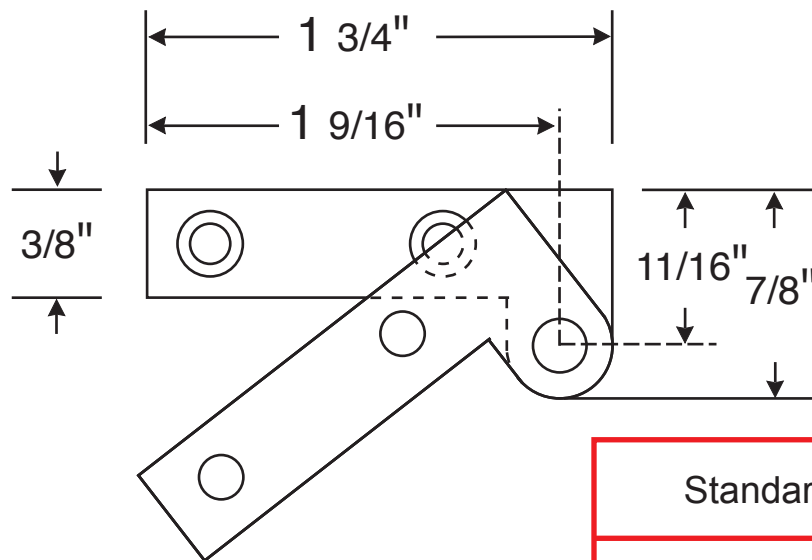

Rajack Designs, Ltd.

RA-50

Standard Finishes

- US3 - Polished Brass
- US3A - Polished Brass (No Lacquer)
- US4 - Satin Brass
- US4A - Satin Brass (No Lacquer)
- US10 - Bright Bronze
- US10B - Oil Rubbed Bronze
- US14 - Polished Nickel
- US15 - Satin Nickel
- US26 - Polished Chrome
- US26D - Satin Chrome

RA-50 Offset Pivot Cabinet Hinge