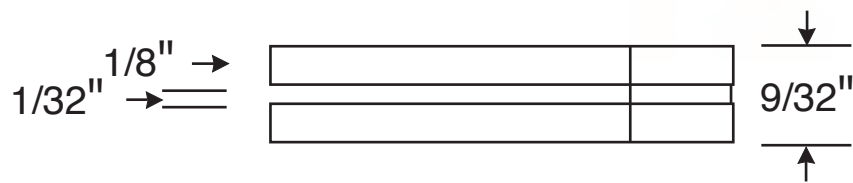

Rajack Designs, Ltd.

JAK-25

Standard Finishes

- US3 - Polished Brass
- US3A - Polished Brass (No Lacquer)
- US4 - Satin Brass
- US4A - Satin Brass (No Lacquer)
- US10 - Bright Bronze
- US10B - Oil Rubbed Bronze
- US14 - Polished Nickel
- US15 - Satin Nickel
- US26 - Polished Chrome
- US26D - Satin Chrome

JAK-25 Offset Pivot Cabinet Hinge