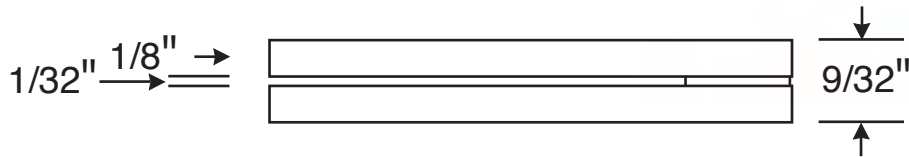

Rajack Designs, Ltd.

CH-45

Standard Finishes

- US3 - Polished Brass
- US3A - Polished Brass (No Lacquer)
- US4 - Satin Brass
- US4A - Satin Brass (No Lacquer)
- US10 - Bright Bronze
- US10B - Oil Rubbed Bronze
- US14 - Polished Nickel
- US15 - Satin Nickel
- US26 - Polished Chrome
- US26D - Satin Chrome