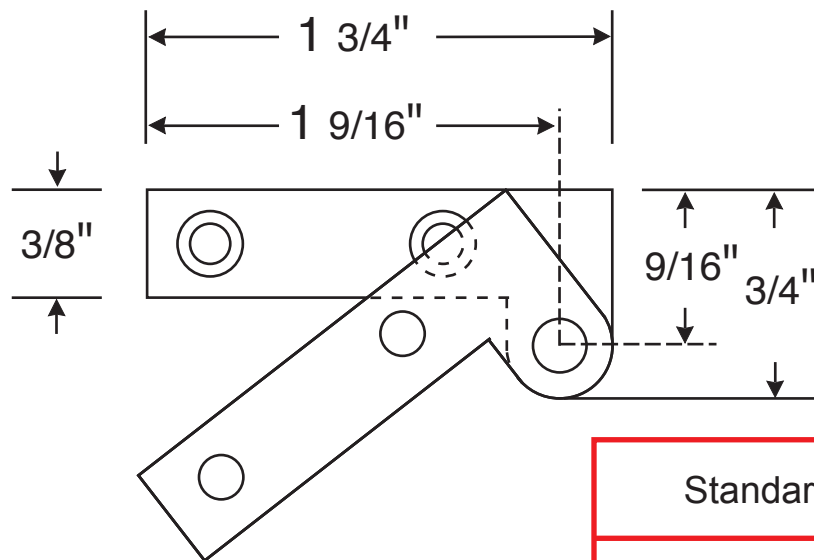

JAK-10 Offset Pivot Cabinet Hinge

Rajack Designs, Ltd.

JAK-25

Standard Finishes

- US3 - Polished Brass
- US3A - Polished Brass (No Lacquer)
- US4 - Satin Brass
- US4A - Satin Brass (No Lacquer)
- US10 - Bright Bronze
- US10B - Oil Rubbed Bronze
- US14 - Polished Nickel
- US15 - Satin Nickel
- US26 - Polished Chrome
- US26D - Satin Chrome