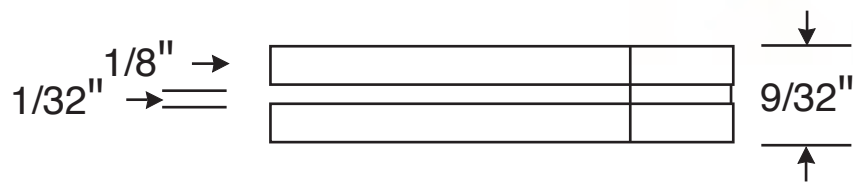

Rajack Designs, Ltd.

RA-50

Standard Finishes

- US3 - Polished Brass
- US3A - Polished Brass (No Lacquer)
- US4 - Satin Brass
- US4A - Satin Brass (No Lacquer)
- US10 - Bright Bronze
- US10B - Oil Rubbed Bronze
- US14 - Polished Nickel
- US15 - Satin Nickel
- US26 - Polished Chrome
- US26D - Satin Chrome

RA-50 Offset Pivot Cabinet Hinge