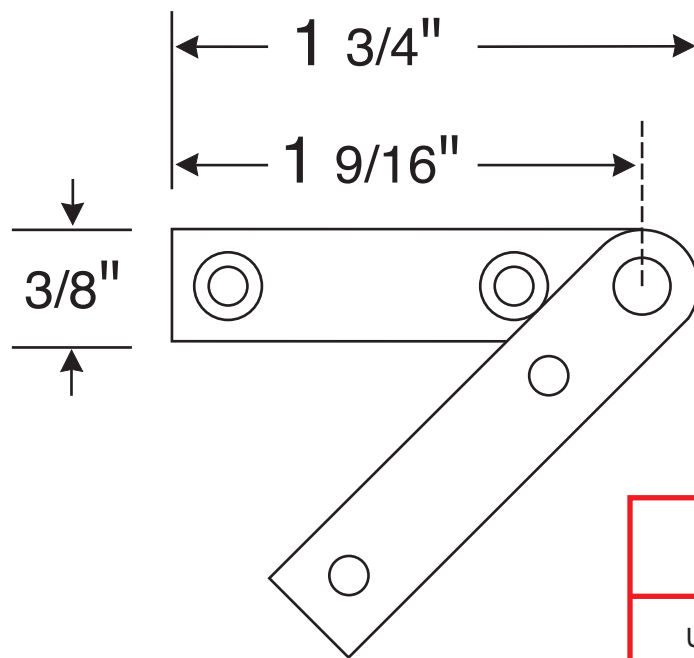

Rajack Designs, Ltd.

CH-45

Standard Finishes

- US3 - Polished Brass
- US3A - Polished Brass (No Lacquer)
- US4 - Satin Brass
- US4A - Satin Brass (No Lacquer)
- US10 - Bright Bronze
- US10B - Oil Rubbed Bronze
- US14 - Polished Nickel
- US15 - Satin Nickel
- US26 - Polished Chrome
- US26D - Satin Chrome