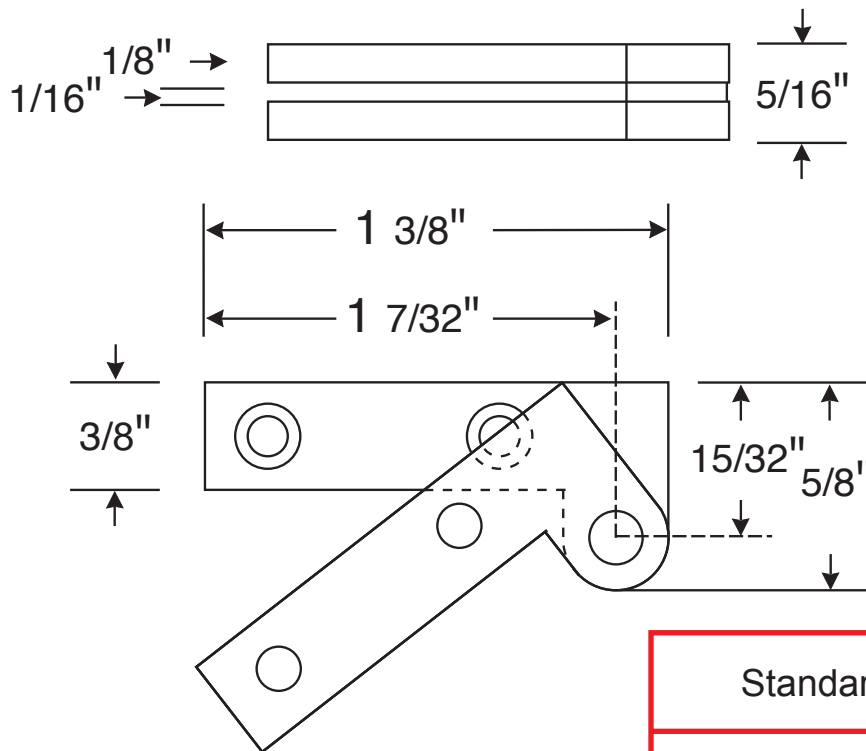

Rajack Designs, Ltd.

JAK-10

Standard Finishes

- US3 - Polished Brass
- US3A - Polished Brass (No Lacquer)
- US4 - Satin Brass
- US4A - Satin Brass (No Lacquer)
- US10 - Bright Bronze
- US10B - Oil Rubbed Bronze
- US14 - Polished Nickel
- US15 - Satin Nickel
- US26 - Polished Chrome
- US26D - Satin Chrome

JAK-10 Offset Pivot Cabinet Hinge