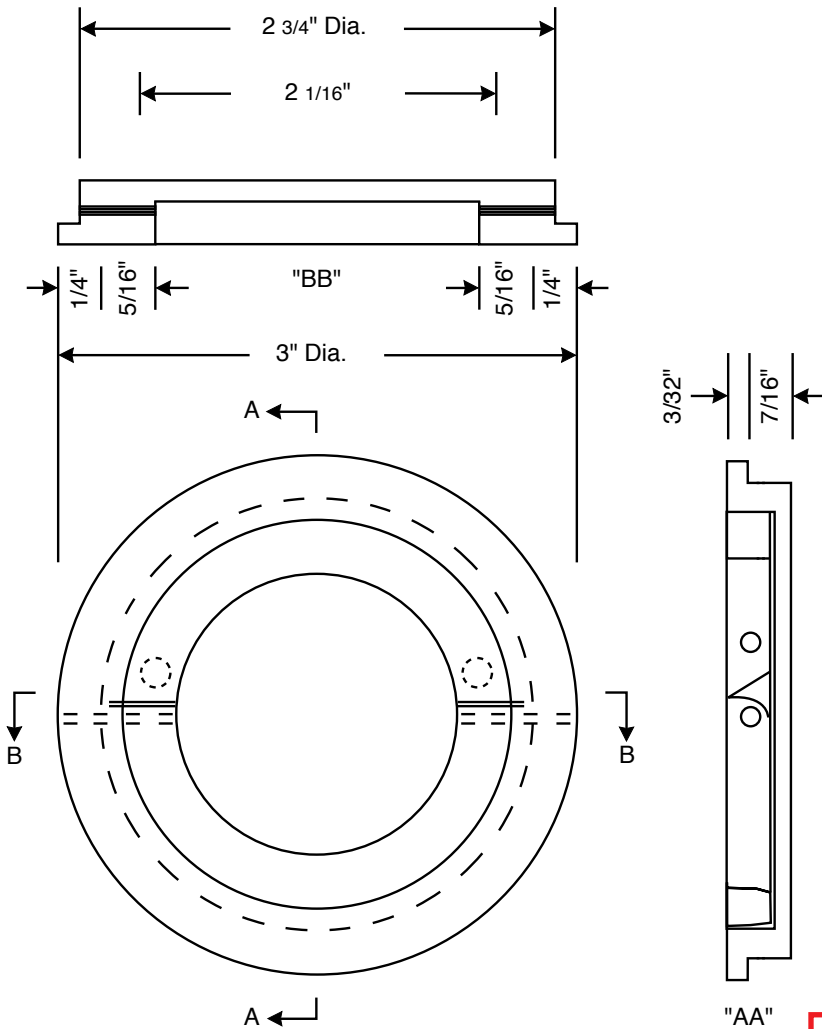

RJ575 - Rectangular Recessed Pull - 3 1/2" or 5"

# Rajack Designs, Ltd.

Depth: 3/4"  
 Width: 1 3/4"  
 Length: See Size List

Standard Sizes

2 1/2"  
 3"

- Standard Finishes**
- US3 - Polished Brass
  - US3A - Polished Brass (No Lacquer)
  - US4 - Satin Brass
  - US4A - Satin Brass (No Lacquer)
  - US10 - Bright Bronze
  - US10B - Oil Rubbed Bronze
  - US14 - Polished Nickel
  - US15 - Satin Nickel
  - US26 - Polished Chrome
  - US26D - Satin Chrome

# Rajack Designs, Ltd.

Depth: 7/16"  
 Width: 00/0"  
 Length: See Size List

Standard Sizes  
 2 1/2"  
 3"

- ### Standard Finishes
- US3 - Polished Brass
  - US3A - Polished Brass (No Lacquer)
  - US4 - Satin Brass
  - US4A - Satin Brass (No Lacquer)
  - US10 - Bright Bronze
  - US10B - Oil Rubbed Bronze
  - US14 - Polished Nickel
  - US15 - Satin Nickel
  - US26 - Polished Chrome
  - US26D - Satin Chrome

1731 Half Moon Flush Pull - 2", 2½" or 3"