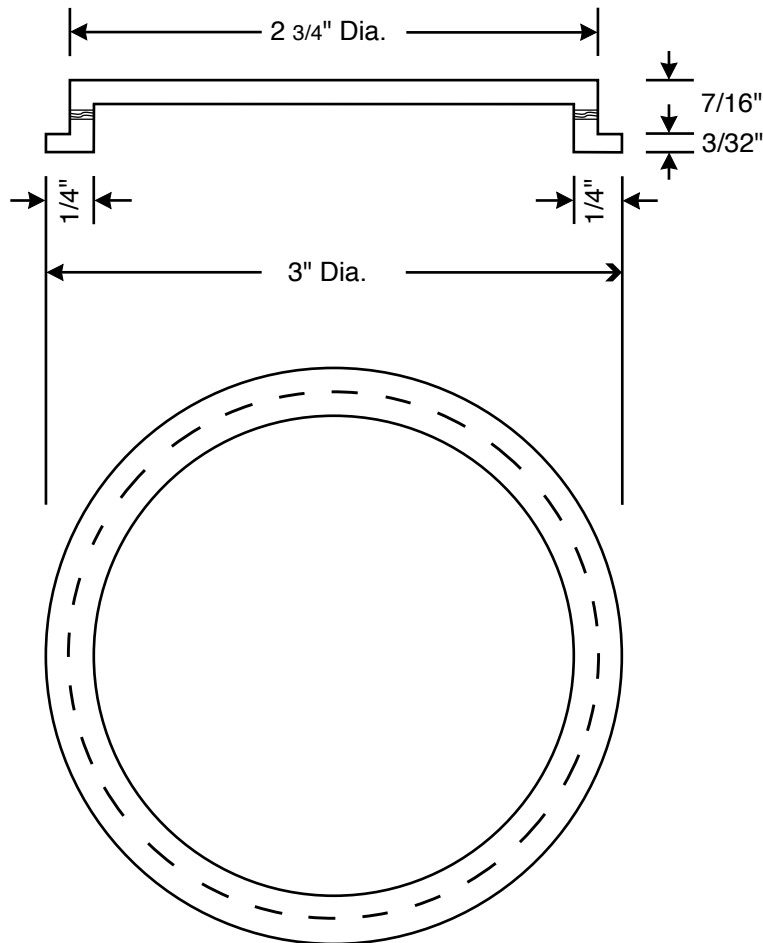

# Rajack Designs, Ltd.

Depth: 5/8"  
 Width: 1 3/4"  
 Length: See Size List

Standard Sizes  
 3 1/2"  
 5"

- ### Standard Finishes
- US3 - Polished Brass
  - US3A - Polished Brass (No Lacquer)
  - US4 - Satin Brass
  - US4A - Satin Brass (No Lacquer)
  - US10 - Bright Bronze
  - US10B - Oil Rubbed Bronze
  - US14 - Polished Nickel
  - US15 - Satin Nickel
  - US26 - Polished Chrome
  - US26D - Satin Chrome

RJ575 - Rectangular Recessed Pull - 3 1/2" or 5"

# Rajack Designs, Ltd.

Depth: 3/4"  
 Width: 1 3/4"  
 Length: See Size List

Standard Sizes

2 1/2"  
 3"

- Standard Finishes**
- US3 - Polished Brass
  - US3A - Polished Brass (No Lacquer)
  - US4 - Satin Brass
  - US4A - Satin Brass (No Lacquer)
  - US10 - Bright Bronze
  - US10B - Oil Rubbed Bronze
  - US14 - Polished Nickel
  - US15 - Satin Nickel
  - US26 - Polished Chrome
  - US26D - Satin Chrome

1731 Half Moon Flush Pull - 2", 2½" or 3"