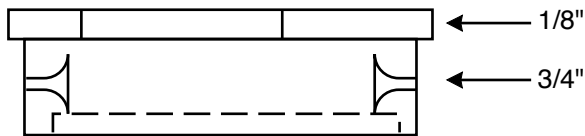

RJ630 - Recessed Ring Pull - 2 1/2" and 3"

Rajack Designs, Ltd.

Depth: 0/00"
Width: 00/0"
Length: See Size List

Standard Sizes
2"
2½"
3"

Standard Finishes
US3 - Polished Brass
US3A - Polished Brass (No Lacquer)
US4 - Satin Brass
US4A - Satin Brass (No Lacquer)
US10 - Bright Bronze
US10B - Oil Rubbed Bronze
US14 - Polished Nickel
US15 - Satin Nickel
US26 - Polished Chrome
US26D - Satin Chrome

1731 Half Moon Flush Pull - 2", 2½" or 3"