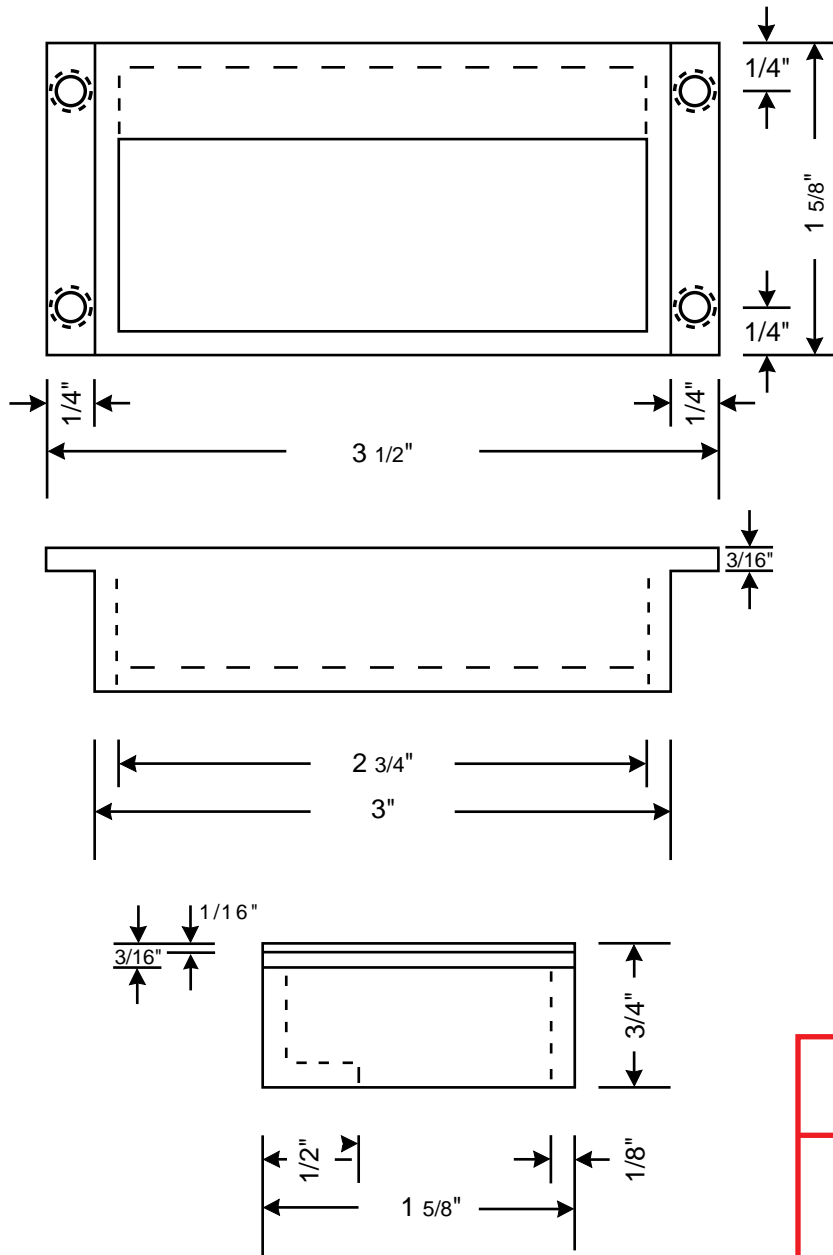

# Rajack Designs, Ltd.

Depth: 7/8"  
 Width: 1 5/8"  
 Length: See Size List

Standard Sizes  
 3 1/2"

- ### Standard Finishes
- US3 - Polished Brass
  - US3A - Polished Brass (No Lacquer)
  - US4 - Satin Brass
  - US4A - Satin Brass (No Lacquer)
  - US10 - Bright Bronze
  - US10B - Oil Rubbed Bronze
  - US14 - Polished Nickel
  - US15 - Satin Nickel
  - US26 - Polished Chrome
  - US26D - Satin Chrome

# Rajack Designs, Ltd.

Depth: 5/8"  
 Width: 1 3/4"  
 Length: See Size List

Standard Sizes  
 3 1/2"  
 5"

- ### Standard Finishes
- US3 - Polished Brass
  - US3A - Polished Brass (No Lacquer)
  - US4 - Satin Brass
  - US4A - Satin Brass (No Lacquer)
  - US10 - Bright Bronze
  - US10B - Oil Rubbed Bronze
  - US14 - Polished Nickel
  - US15 - Satin Nickel
  - US26 - Polished Chrome
  - US26D - Satin Chrome

RJ575 - Rectangular Recessed Pull - 3 1/2" or 5"

1731 Half Moon Flush Pull - 2", 2½" or 3"