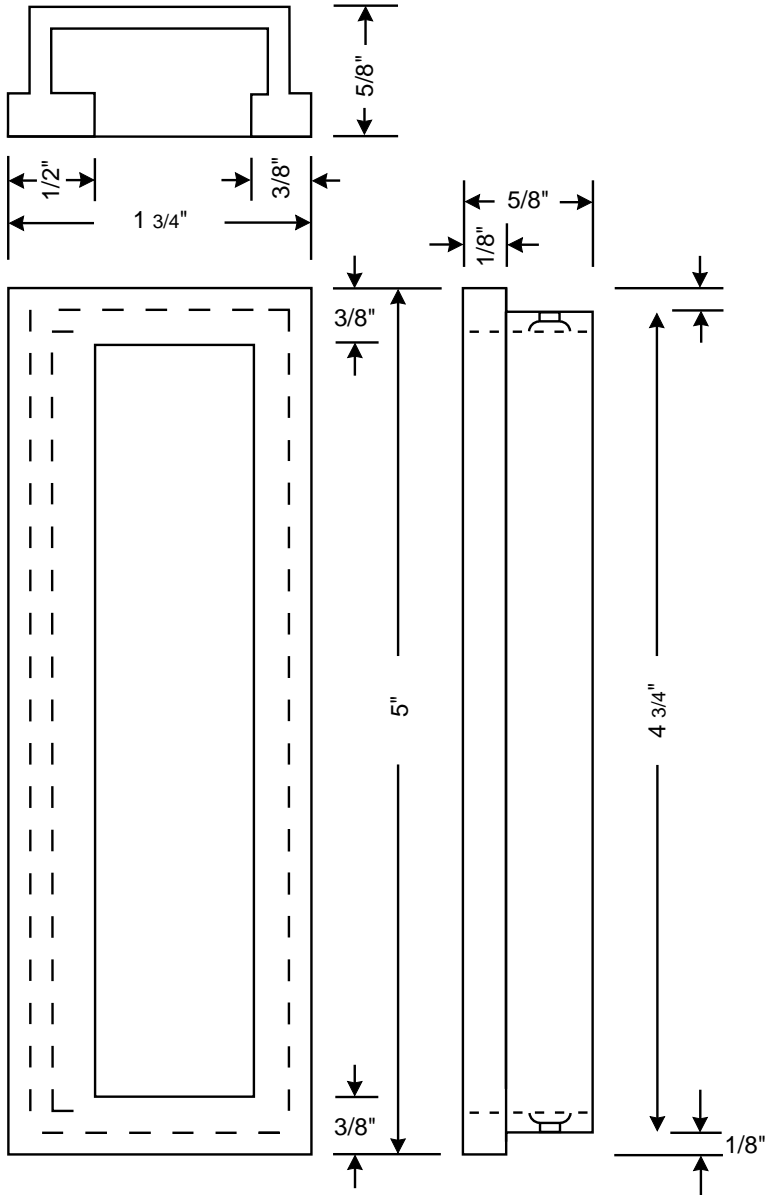

# Rajack Designs, Ltd.

Depth: 7/8"  
 Width: 1 5/8"  
 Length: See Size List

Standard Sizes  
 3 1/2"

- ### Standard Finishes
- US3 - Polished Brass
  - US3A - Polished Brass (No Lacquer)
  - US4 - Satin Brass
  - US4A - Satin Brass (No Lacquer)
  - US10 - Bright Bronze
  - US10B - Oil Rubbed Bronze
  - US14 - Polished Nickel
  - US15 - Satin Nickel
  - US26 - Polished Chrome
  - US26D - Satin Chrome

# Rajack Designs, Ltd.

Depth: 5/8"  
 Width: 1 3/4"  
 Length: See Size List

Standard Sizes  
 3 1/2"  
 5"

- ### Standard Finishes
- US3 - Polished Brass
  - US3A - Polished Brass (No Lacquer)
  - US4 - Satin Brass
  - US4A - Satin Brass (No Lacquer)
  - US10 - Bright Bronze
  - US10B - Oil Rubbed Bronze
  - US14 - Polished Nickel
  - US15 - Satin Nickel
  - US26 - Polished Chrome
  - US26D - Satin Chrome

RJ575 - Rectangular Recessed Pull - 3 1/2" or 5"

1731 Half Moon Flush Pull - 2", 2½" or 3"