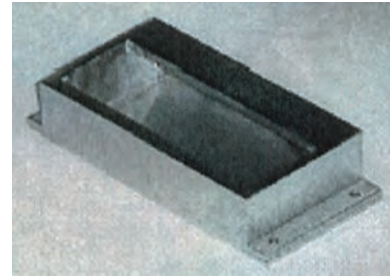

# Rajack Designs, Ltd.

Depth: 7/8"  
 Width: 1 5/8"  
 Length: See Size List

Standard Sizes  
 3 1/2"

- ### Standard Finishes
- US3 - Polished Brass
  - US3A - Polished Brass (No Lacquer)
  - US4 - Satin Brass
  - US4A - Satin Brass (No Lacquer)
  - US10 - Bright Bronze
  - US10B - Oil Rubbed Bronze
  - US14 - Polished Nickel
  - US15 - Satin Nickel
  - US26 - Polished Chrome
  - US26D - Satin Chrome

RJ75 - Recessed flush pull for drawers and cabinets

# Rajack Designs, Ltd.

Depth: 5/8"  
 Width: 1 3/4"  
 Length: See Size List

Standard Sizes  
 3 1/2"  
 5"

- ### Standard Finishes
- US3 - Polished Brass
  - US3A - Polished Brass (No Lacquer)
  - US4 - Satin Brass
  - US4A - Satin Brass (No Lacquer)
  - US10 - Bright Bronze
  - US10B - Oil Rubbed Bronze
  - US14 - Polished Nickel
  - US15 - Satin Nickel
  - US26 - Polished Chrome
  - US26D - Satin Chrome