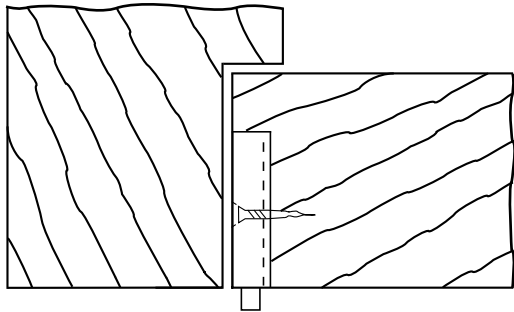

# Rajack Designs, Ltd.

Depth: 1"  
 Width: 5/16"  
 Length: See Size List

Standard Sizes  
 4 1/2"

- Standard Finishes**
- US3 - Polished Brass
  - US3A - Polished Brass (No Lacquer)
  - US4 - Satin Brass
  - US4A - Satin Brass (No Lacquer)
  - US10 - Bright Bronze
  - US10B - Oil Rubbed Bronze
  - US14 - Polished Nickel
  - US15 - Satin Nickel
  - US26 - Polished Chrome
  - US26D - Satin Chrome

# Rajack Designs, Ltd.

Depth: See Size List  
 Width: 5/16"  
 Length: 4 1/4"

Standard Sizes  
 3/4"  
 1"

- Standard Finishes**
- US3 - Polished Brass
  - US3A - Polished Brass (No Lacquer)
  - US4 - Satin Brass
  - US4A - Satin Brass (No Lacquer)
  - US10 - Bright Bronze
  - US10B - Oil Rubbed Bronze
  - US14 - Polished Nickel
  - US15 - Satin Nickel
  - US26 - Polished Chrome
  - US26D - Satin Chrome

## Standard Sizes

LH  
RH

Depth: 5/16"  
 Width: 7/8"  
 Length: 2 1/2"

FE1260 Edge Pull