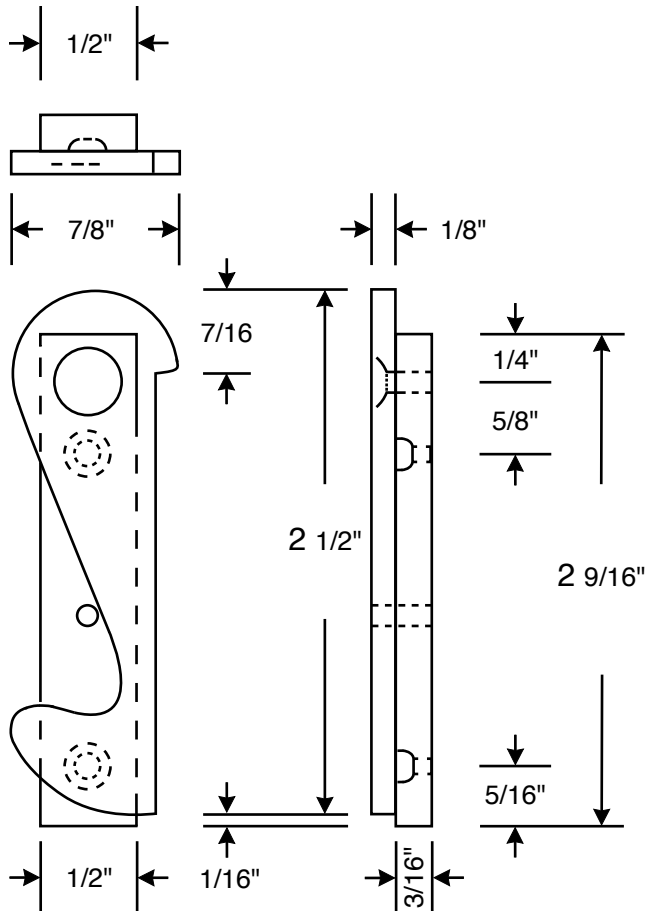

FE126 Edge Pull

Rajack Designs, Ltd.

Standard Finishes

- US3 - Polished Brass
- US3A - Polished Brass (No Lacquer)
- US4 - Satin Brass
- US4A - Satin Brass (No Lacquer)
- US10 - Bright Bronze
- US10B - Oil Rubbed Bronze
- US14 - Polished Nickel
- US15 - Satin Nickel
- US26 - Polished Chrome
- US26D - Satin Chrome

Standard Sizes

LH
RH

Depth: 5/16"
Width: 7/8"
Length: 2 1/2"

FE1260 Edge Pull