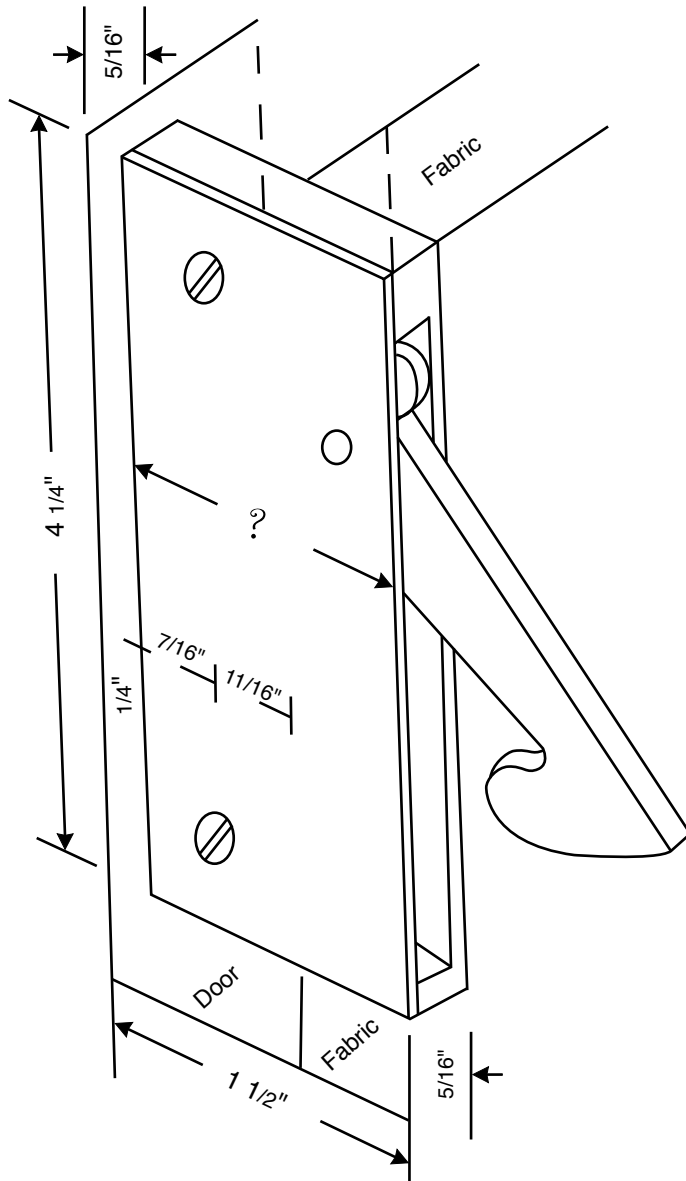

Rajack Designs, Ltd.

Please Call For Assistance
Ph: 631-293-8273
Fax: 631-293-3617
e-mail: Support@rajack.com

Depth: 00/00"
Width: ?"
Length: 00/00"

Standard Sizes

LH
RH

1. **Standard Finishes**
2. US3 - Polished Brass
   - US3A - Polished Brass (No Lacquer)
   - US4 - Satin Brass
   - US4A - Satin Brass (No Lacquer)
   - US10 - Bright Bronze
   - US10B - Oil Rubbed Bronze
   - US14 - Polished Nickel
   - US15 - Satin Nickel
   - US26 - Polished Chrome
   - US26D - Satin Chrome