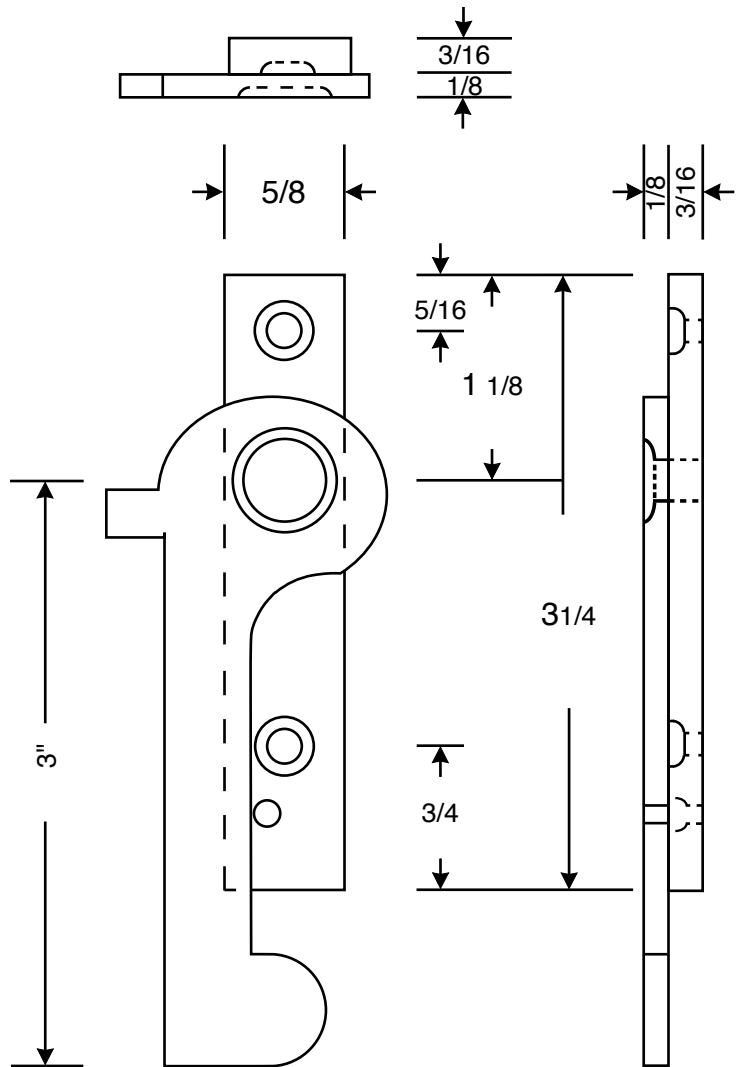

FE158F Fabric Panel Edge Pull

Rajack Designs, Ltd.

Depth: $00/00$ "
Width: $00/00$ "
Length: $00/00$ "

Standard Sizes

LH
RH

1. **Standard Finishes**
2. US3 - Polished Brass
   - US3A - Polished Brass (No Lacquer)
   - US4 - Satin Brass
   - US4A - Satin Brass (No Lacquer)
   - US10 - Bright Bronze
   - US10B - Oil Rubbed Bronze
   - US14 - Polished Nickel
   - US15 - Satin Nickel
   - US26 - Polished Chrome
   - US26D - Satin Chrome