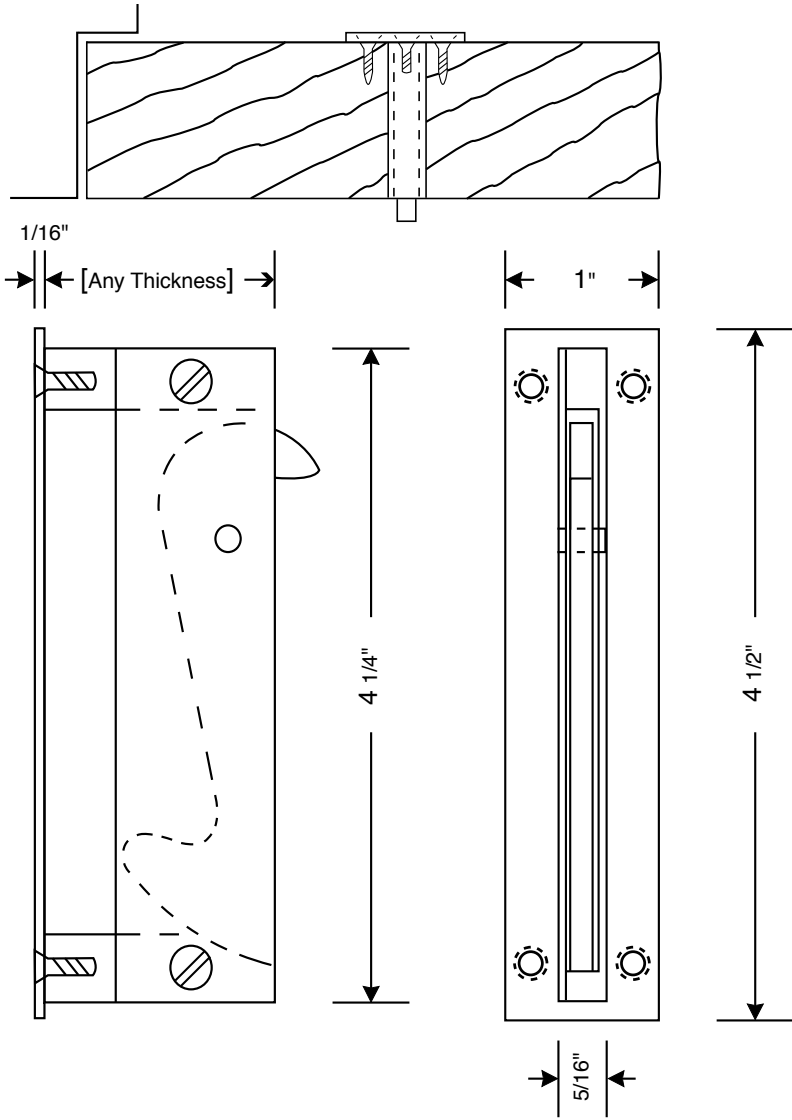

# Rajack Designs, Ltd.

Depth: 1"  
 Width: 5/16"  
 Length: See Size List

Standard Sizes  
 4 1/2"

- Standard Finishes**
- US3 - Polished Brass
  - US3A - Polished Brass (No Lacquer)
  - US4 - Satin Brass
  - US4A - Satin Brass (No Lacquer)
  - US10 - Bright Bronze
  - US10B - Oil Rubbed Bronze
  - US14 - Polished Nickel
  - US15 - Satin Nickel
  - US26 - Polished Chrome
  - US26D - Satin Chrome

# Rajack Designs, Ltd.

Depth: See Size List  
 Width: 5/16"  
 Length: 4 1/4"

Standard Sizes  
 3/4"  
 1"

- Standard Finishes**
- US3 - Polished Brass
  - US3A - Polished Brass (No Lacquer)
  - US4 - Satin Brass
  - US4A - Satin Brass (No Lacquer)
  - US10 - Bright Bronze
  - US10B - Oil Rubbed Bronze
  - US14 - Polished Nickel
  - US15 - Satin Nickel
  - US26 - Polished Chrome
  - US26D - Satin Chrome

FE158 Edge Pull

## Standard Sizes

LH  
RH

Depth: 5/16"  
 Width: 7/8"  
 Length: 2 1/2"

FE1260 Edge Pull