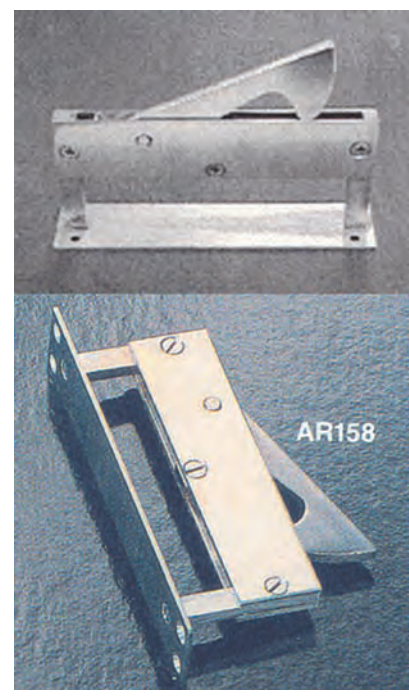

# Rajack Designs, Ltd.

Depth: 1"  
 Width: 5/16"  
 Length: See Size List

Standard Sizes  
 4 1/2"

- Standard Finishes**
- US3 - Polished Brass
  - US3A - Polished Brass (No Lacquer)
  - US4 - Satin Brass
  - US4A - Satin Brass (No Lacquer)
  - US10 - Bright Bronze
  - US10B - Oil Rubbed Bronze
  - US14 - Polished Nickel
  - US15 - Satin Nickel
  - US26 - Polished Chrome
  - US26D - Satin Chrome

FE158 Edge Pull

## Standard Sizes

LH  
RH

Depth: 5/16"  
 Width: 7/8"  
 Length: 2 1/2"

FE1260 Edge Pull