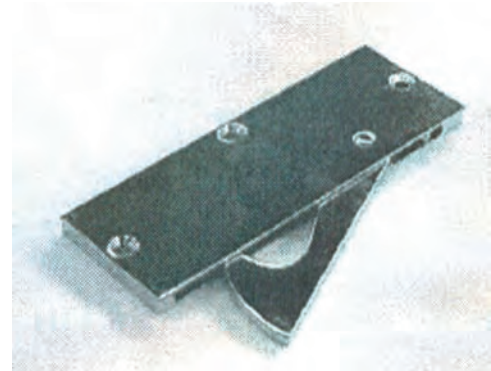

Rajack Designs, Ltd.

Please Call For Assistance
Ph: 631-293-8273
Fax: 631-293-3617
e-mail: Support@rajack.com

Depth: 00/00"
Width: ?"
Length: 00/00"

Standard Sizes

LH
RH

1. **Standard Finishes**
2. US3 - Polished Brass
   - US3A - Polished Brass (No Lacquer)
   - US4 - Satin Brass
   - US4A - Satin Brass (No Lacquer)
   - US10 - Bright Bronze
   - US10B - Oil Rubbed Bronze
   - US14 - Polished Nickel
   - US15 - Satin Nickel
   - US26 - Polished Chrome
   - US26D - Satin Chrome