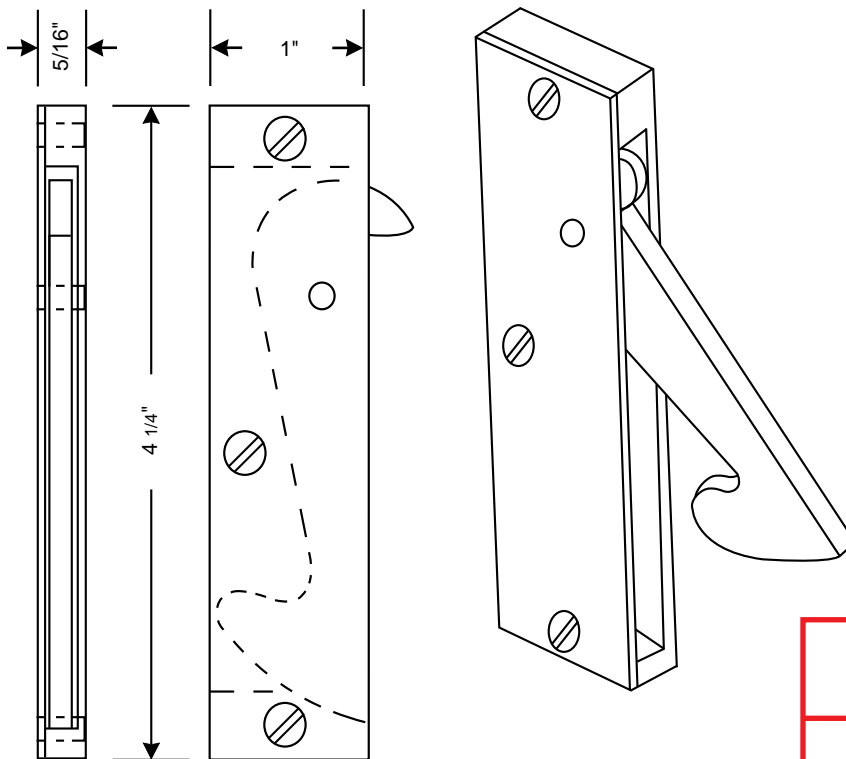

# Rajack Designs, Ltd.

Depth: 1"  
 Width: 5/16"  
 Length: See Size List

Standard Sizes  
 4 1/2"

- Standard Finishes**
- US3 - Polished Brass
  - US3A - Polished Brass (No Lacquer)
  - US4 - Satin Brass
  - US4A - Satin Brass (No Lacquer)
  - US10 - Bright Bronze
  - US10B - Oil Rubbed Bronze
  - US14 - Polished Nickel
  - US15 - Satin Nickel
  - US26 - Polished Chrome
  - US26D - Satin Chrome

# Rajack Designs, Ltd.

Depth: See Size List  
 Width: 5/16"  
 Length: 4 1/4"

Standard Sizes  
 3/4"  
 1"

- Standard Finishes**
- US3 - Polished Brass
  - US3A - Polished Brass (No Lacquer)
  - US4 - Satin Brass
  - US4A - Satin Brass (No Lacquer)
  - US10 - Bright Bronze
  - US10B - Oil Rubbed Bronze
  - US14 - Polished Nickel
  - US15 - Satin Nickel
  - US26 - Polished Chrome
  - US26D - Satin Chrome

## Standard Sizes

LH  
RH

Depth: 5/16"  
 Width: 7/8"  
 Length: 2 1/2"

FE1260 Edge Pull