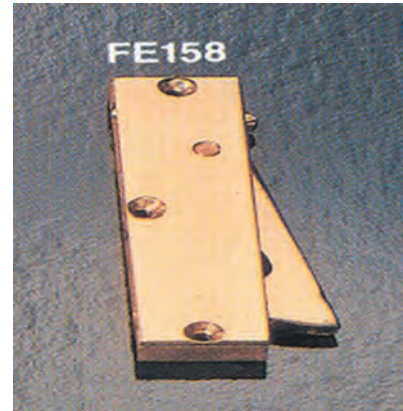

# Rajack Designs, Ltd.

Depth: 1"  
 Width: 5/16"  
 Length: See Size List

Standard Sizes  
 4 1/2"

- Standard Finishes**
- US3 - Polished Brass
  - US3A - Polished Brass (No Lacquer)
  - US4 - Satin Brass
  - US4A - Satin Brass (No Lacquer)
  - US10 - Bright Bronze
  - US10B - Oil Rubbed Bronze
  - US14 - Polished Nickel
  - US15 - Satin Nickel
  - US26 - Polished Chrome
  - US26D - Satin Chrome

# Rajack Designs, Ltd.

Depth: See Size List  
 Width: 5/16"  
 Length: 4 1/4"

Standard Sizes  
 3/4"  
 1"

- Standard Finishes**
- US3 - Polished Brass
  - US3A - Polished Brass (No Lacquer)
  - US4 - Satin Brass
  - US4A - Satin Brass (No Lacquer)
  - US10 - Bright Bronze
  - US10B - Oil Rubbed Bronze
  - US14 - Polished Nickel
  - US15 - Satin Nickel
  - US26 - Polished Chrome
  - US26D - Satin Chrome

FE158 Edge Pull

## Standard Sizes

LH  
RH

Depth: 5/16"  
 Width: 7/8"  
 Length: 2 1/2"

FE1260 Edge Pull